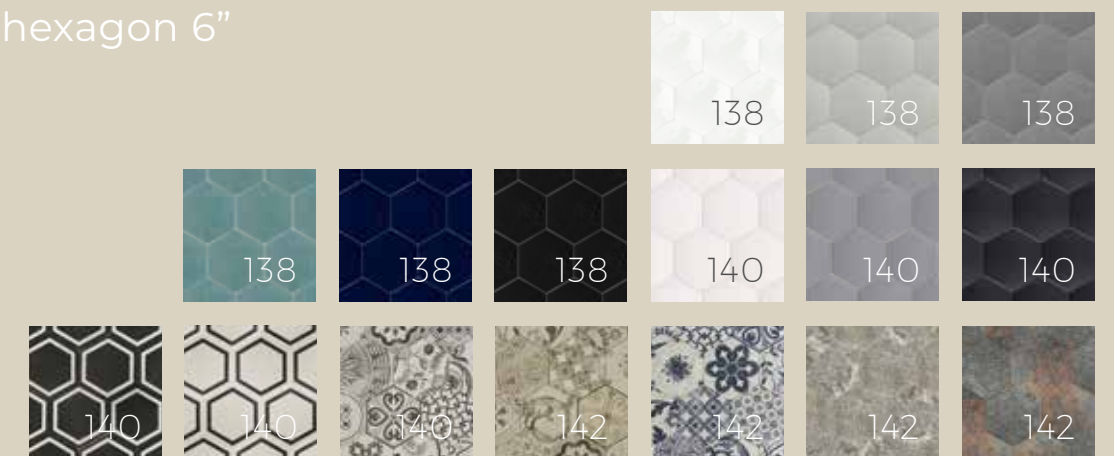

wall tiles-2/

GENERAL USAGE/

ID	OD	FW	R	C
----	----	----	---	---

SIZE INDEX / 3"x18"

SIZE INDEX / set

SIZE INDEX / 4"x24"

SIZE INDEX / 3"x15"

SIZE INDEX / hexagon 6"