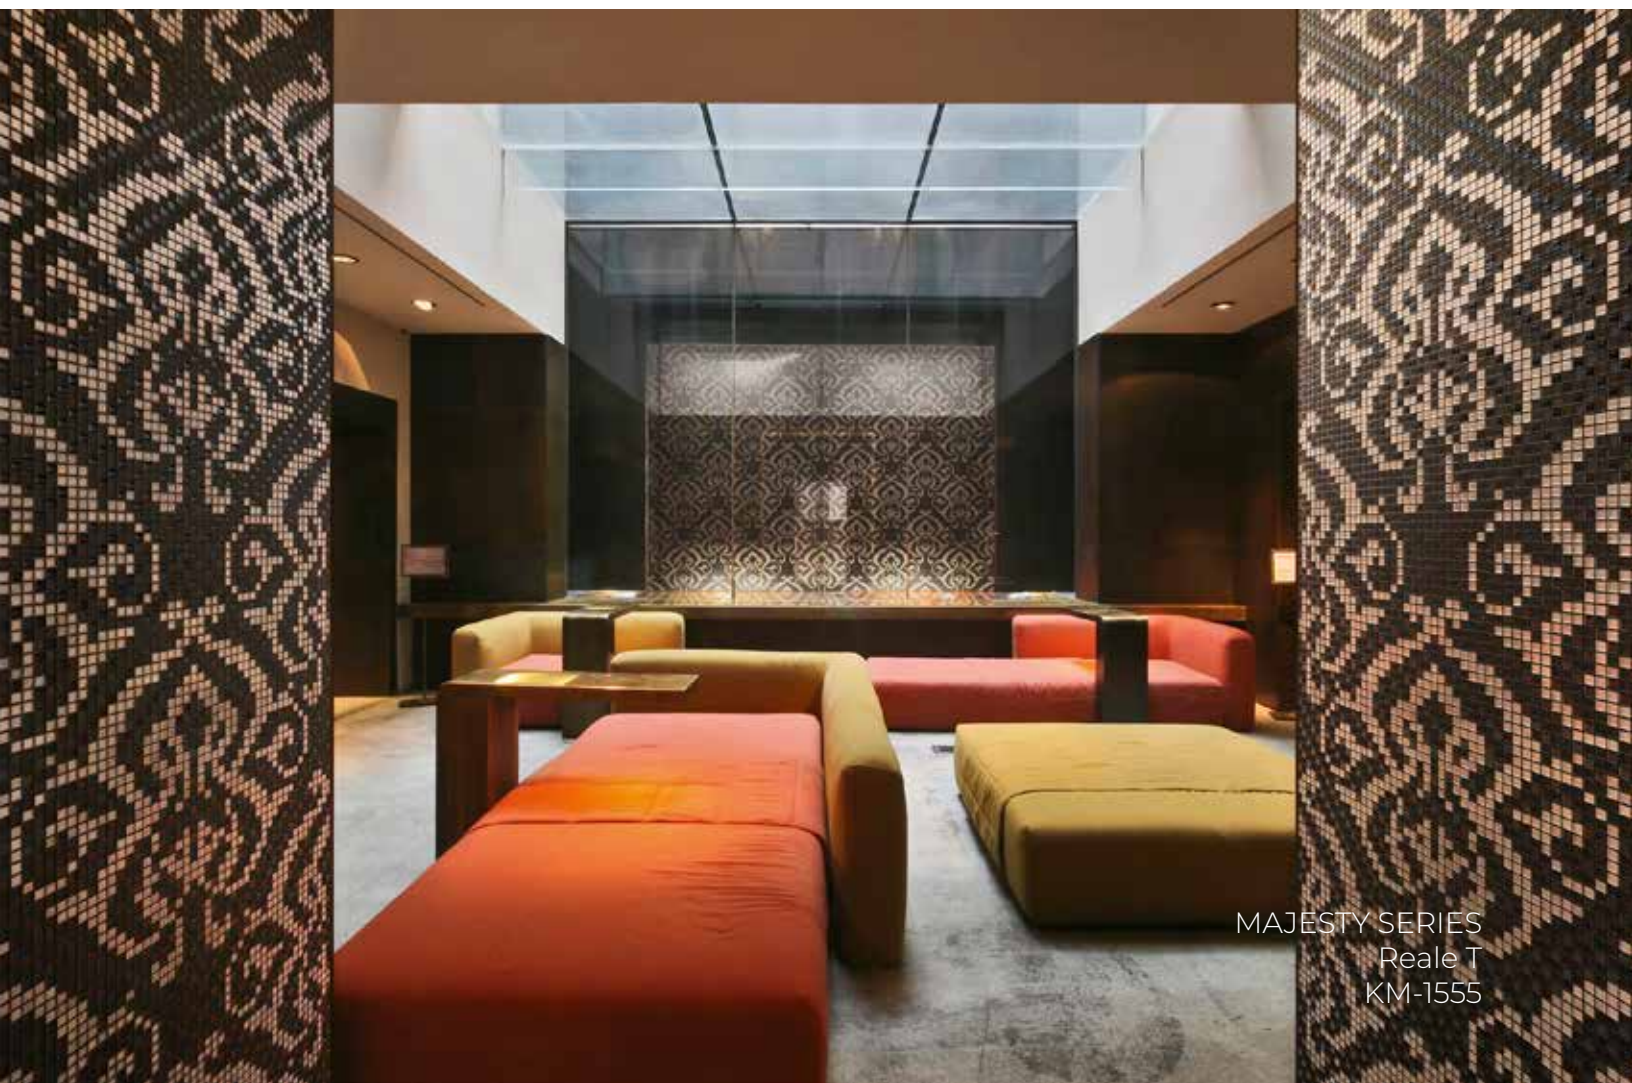

MAJESTY SERIES
Reale T
KM-1555