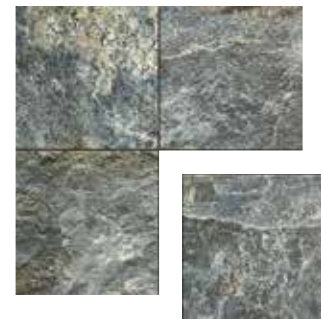

KM-1836 | 6"x6" | 150mm X 150mm
Pacifico Aqua Matte Porcelain Tile