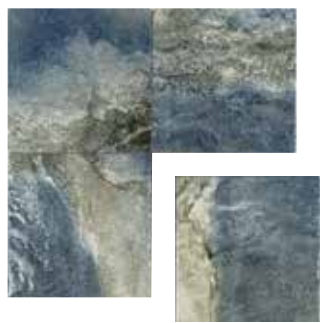

KM-1836 | 6"x6" | 150mm X 150mm
Pacifico Aqua Matte Porcelain Tile

KM-1837 | 6"x6" | 150mm X 150mm
Pacifico Blu Matte Porcelain Tile

KM-1838 | 6"x6" | 150mm X 150mm
Pacifico Noce Matte Porcelain Tile

KM-1921 | 6"x6" | 150mm X 150mm
Cirrus Azul Porcelain Tile