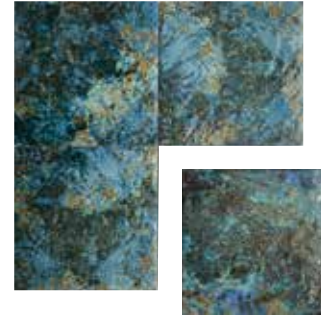

KM-1922 | 6"x6" | 150mm X 150mm
Cirrus Grey Porcelain Tile

6"x6"

Saxum Grigio Matte Porcelain Tile
KM-1758 | 6"x6"

pool deco tiles /

6"x6"

KM-1861 | 6"x6" | 150mm X 150mm
Wasabi Blue Matte Porcelain Tile

KM-1862 | 6"x6" | 150mm X 150mm
Wasabi Emerald Matte Porcelain Tile

KM-1813 | 6"x6" | 150mm X 150mm
Merazzati Azurro Matte Porcelain Tile

KM-1819 | 6"x6" | 150mm X 150mm
Metalli Azurro Porcelain Tile

KM-1820 | 6"x6" | 150mm X 150mm
Metalli Blu Porcelain Tile

KM-1821 | 6"x6" | 150mm X 150mm
Metalli Verde Porcelain Tile