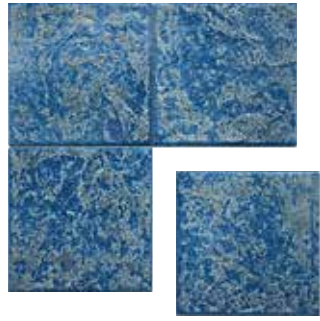

KM-1922 | 6"x6" | 150mm X 150mm
Cirrus Grey Porcelain Tile

6"x6"

Saxum Grigio Matte Porcelain Tile
KM-1758 | 6"x6"

pool deco tiles /

6"x6"

KM-1861 | 6"x6" | 150mm X 150mm
Wasabi Blue Matte Porcelain Tile

KM-1862 | 6"x6" | 150mm X 150mm
Wasabi Emerald Matte Porcelain Tile

KM-1813 | 6"x6" | 150mm X 150mm
Merazzati Azurro Matte Porcelain Tile

KM-1819 | 6"x6" | 150mm X 150mm
Metalli Azurro Porcelain Tile

KM-1820 | 6"x6" | 150mm X 150mm
Metalli Blu Porcelain Tile

KM-1821 | 6"x6" | 150mm X 150mm
Metalli Verde Porcelain Tile