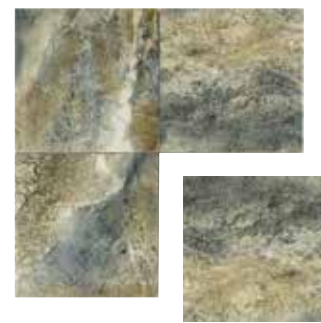

KM-1922 | 6"x6" | 150mm X 150mm
Cirrus Grey Porcelain Tile

KM-1862 | 6"x6" | 150mm X 150mm
Wasabi Emerald Matte Porcelain Tile