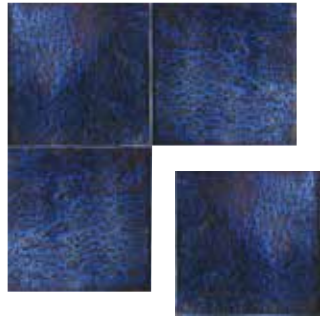

KM-1922 | 6"x6" | 150mm X 150mm
Cirrus Grey Porcelain Tile

6"x6"

Saxum Grigio Matte Porcelain Tile
KM-1758 | 6"x6"

pool deco tiles /

6"x6"

KM-1861 | 6"x6" | 150mm X 150mm
Wasabi Blue Matte Porcelain Tile

KM-1862 | 6"x6" | 150mm X 150mm
Wasabi Emerald Matte Porcelain Tile

KM-1813 | 6"x6" | 150mm X 150mm
Merazzati Azurro Matte Porcelain Tile

KM-1819 | 6"x6" | 150mm X 150mm
Metalli Azurro Porcelain Tile

KM-1820 | 6"x6" | 150mm X 150mm
Metalli Blu Porcelain Tile

KM-1821 | 6"x6" | 150mm X 150mm
Metalli Verde Porcelain Tile