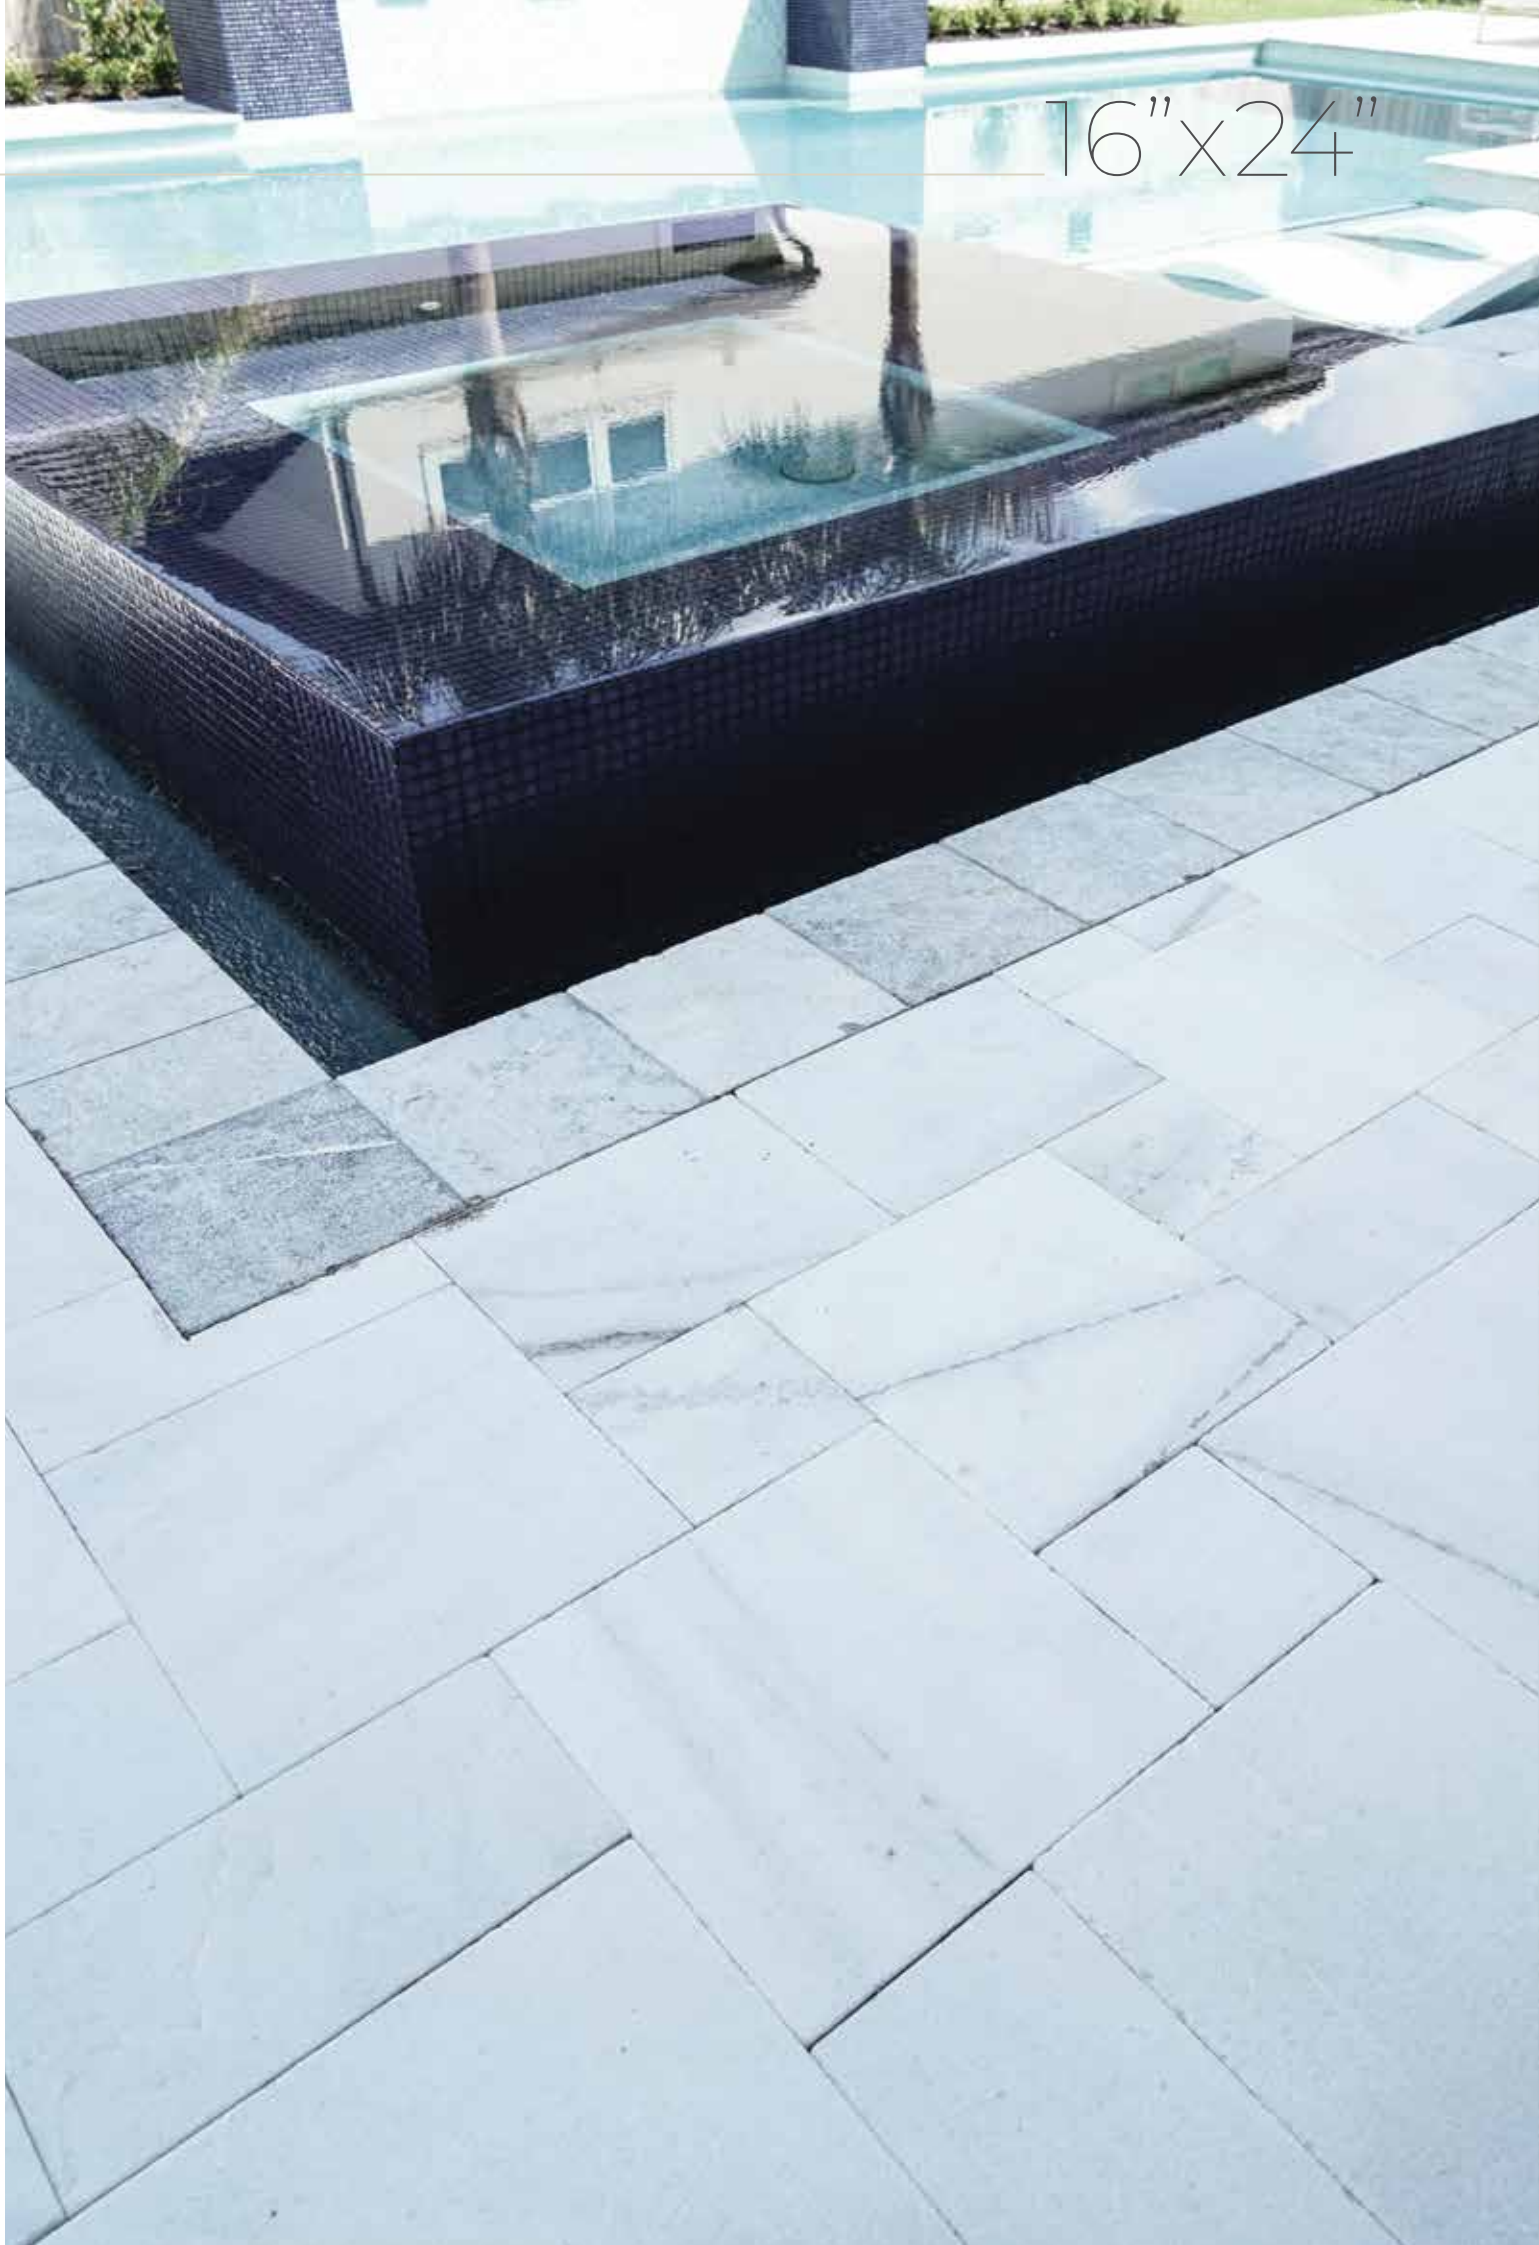

Snow White Sandblasted Set Pavers  
KS-1072 | versailles pattern pavers