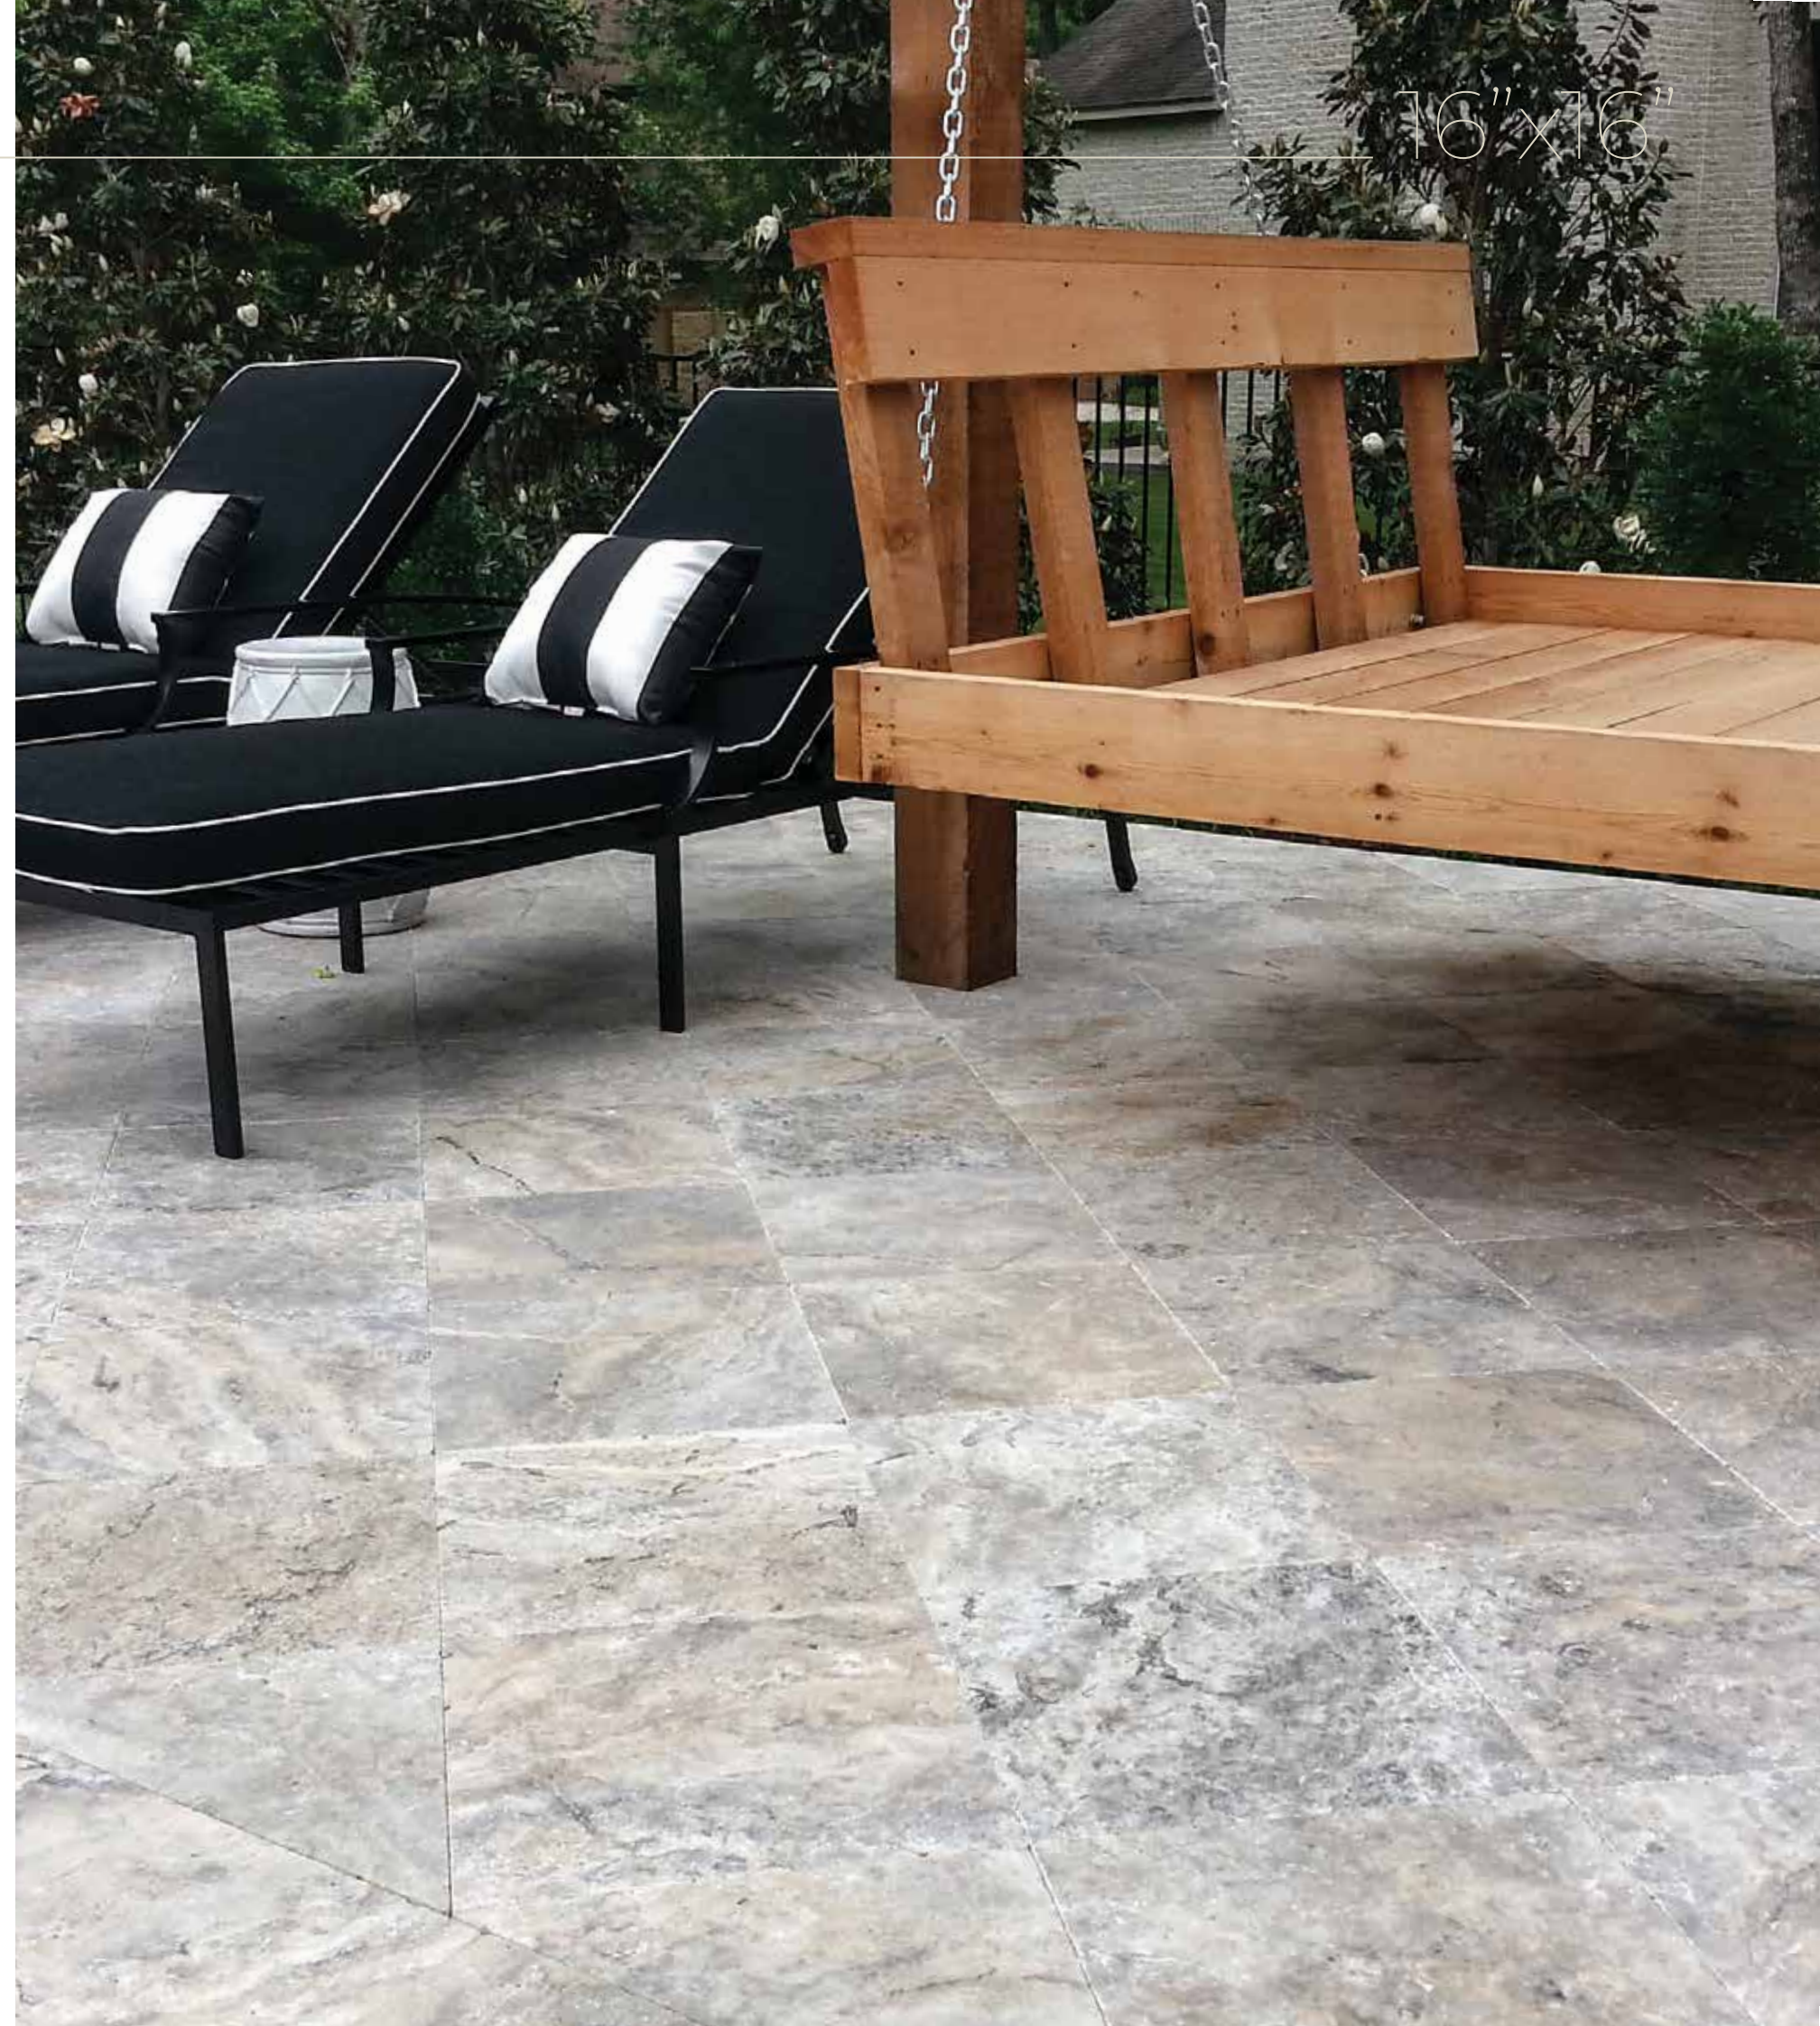

travertine tiles /

12"x12"

KS-1515 | 12"x12"
Escabesa Travertine Honed Filled
Tile

KS-1517 | 12"x12"
Extra Light Travertine Honed Filled
Tile

KS-1522 | 12"x12"
Extra Light Travertine Tumbled Tile

KS-1525 | 12"x12"
Nordic Silver Travertine Honed
Filled Tile