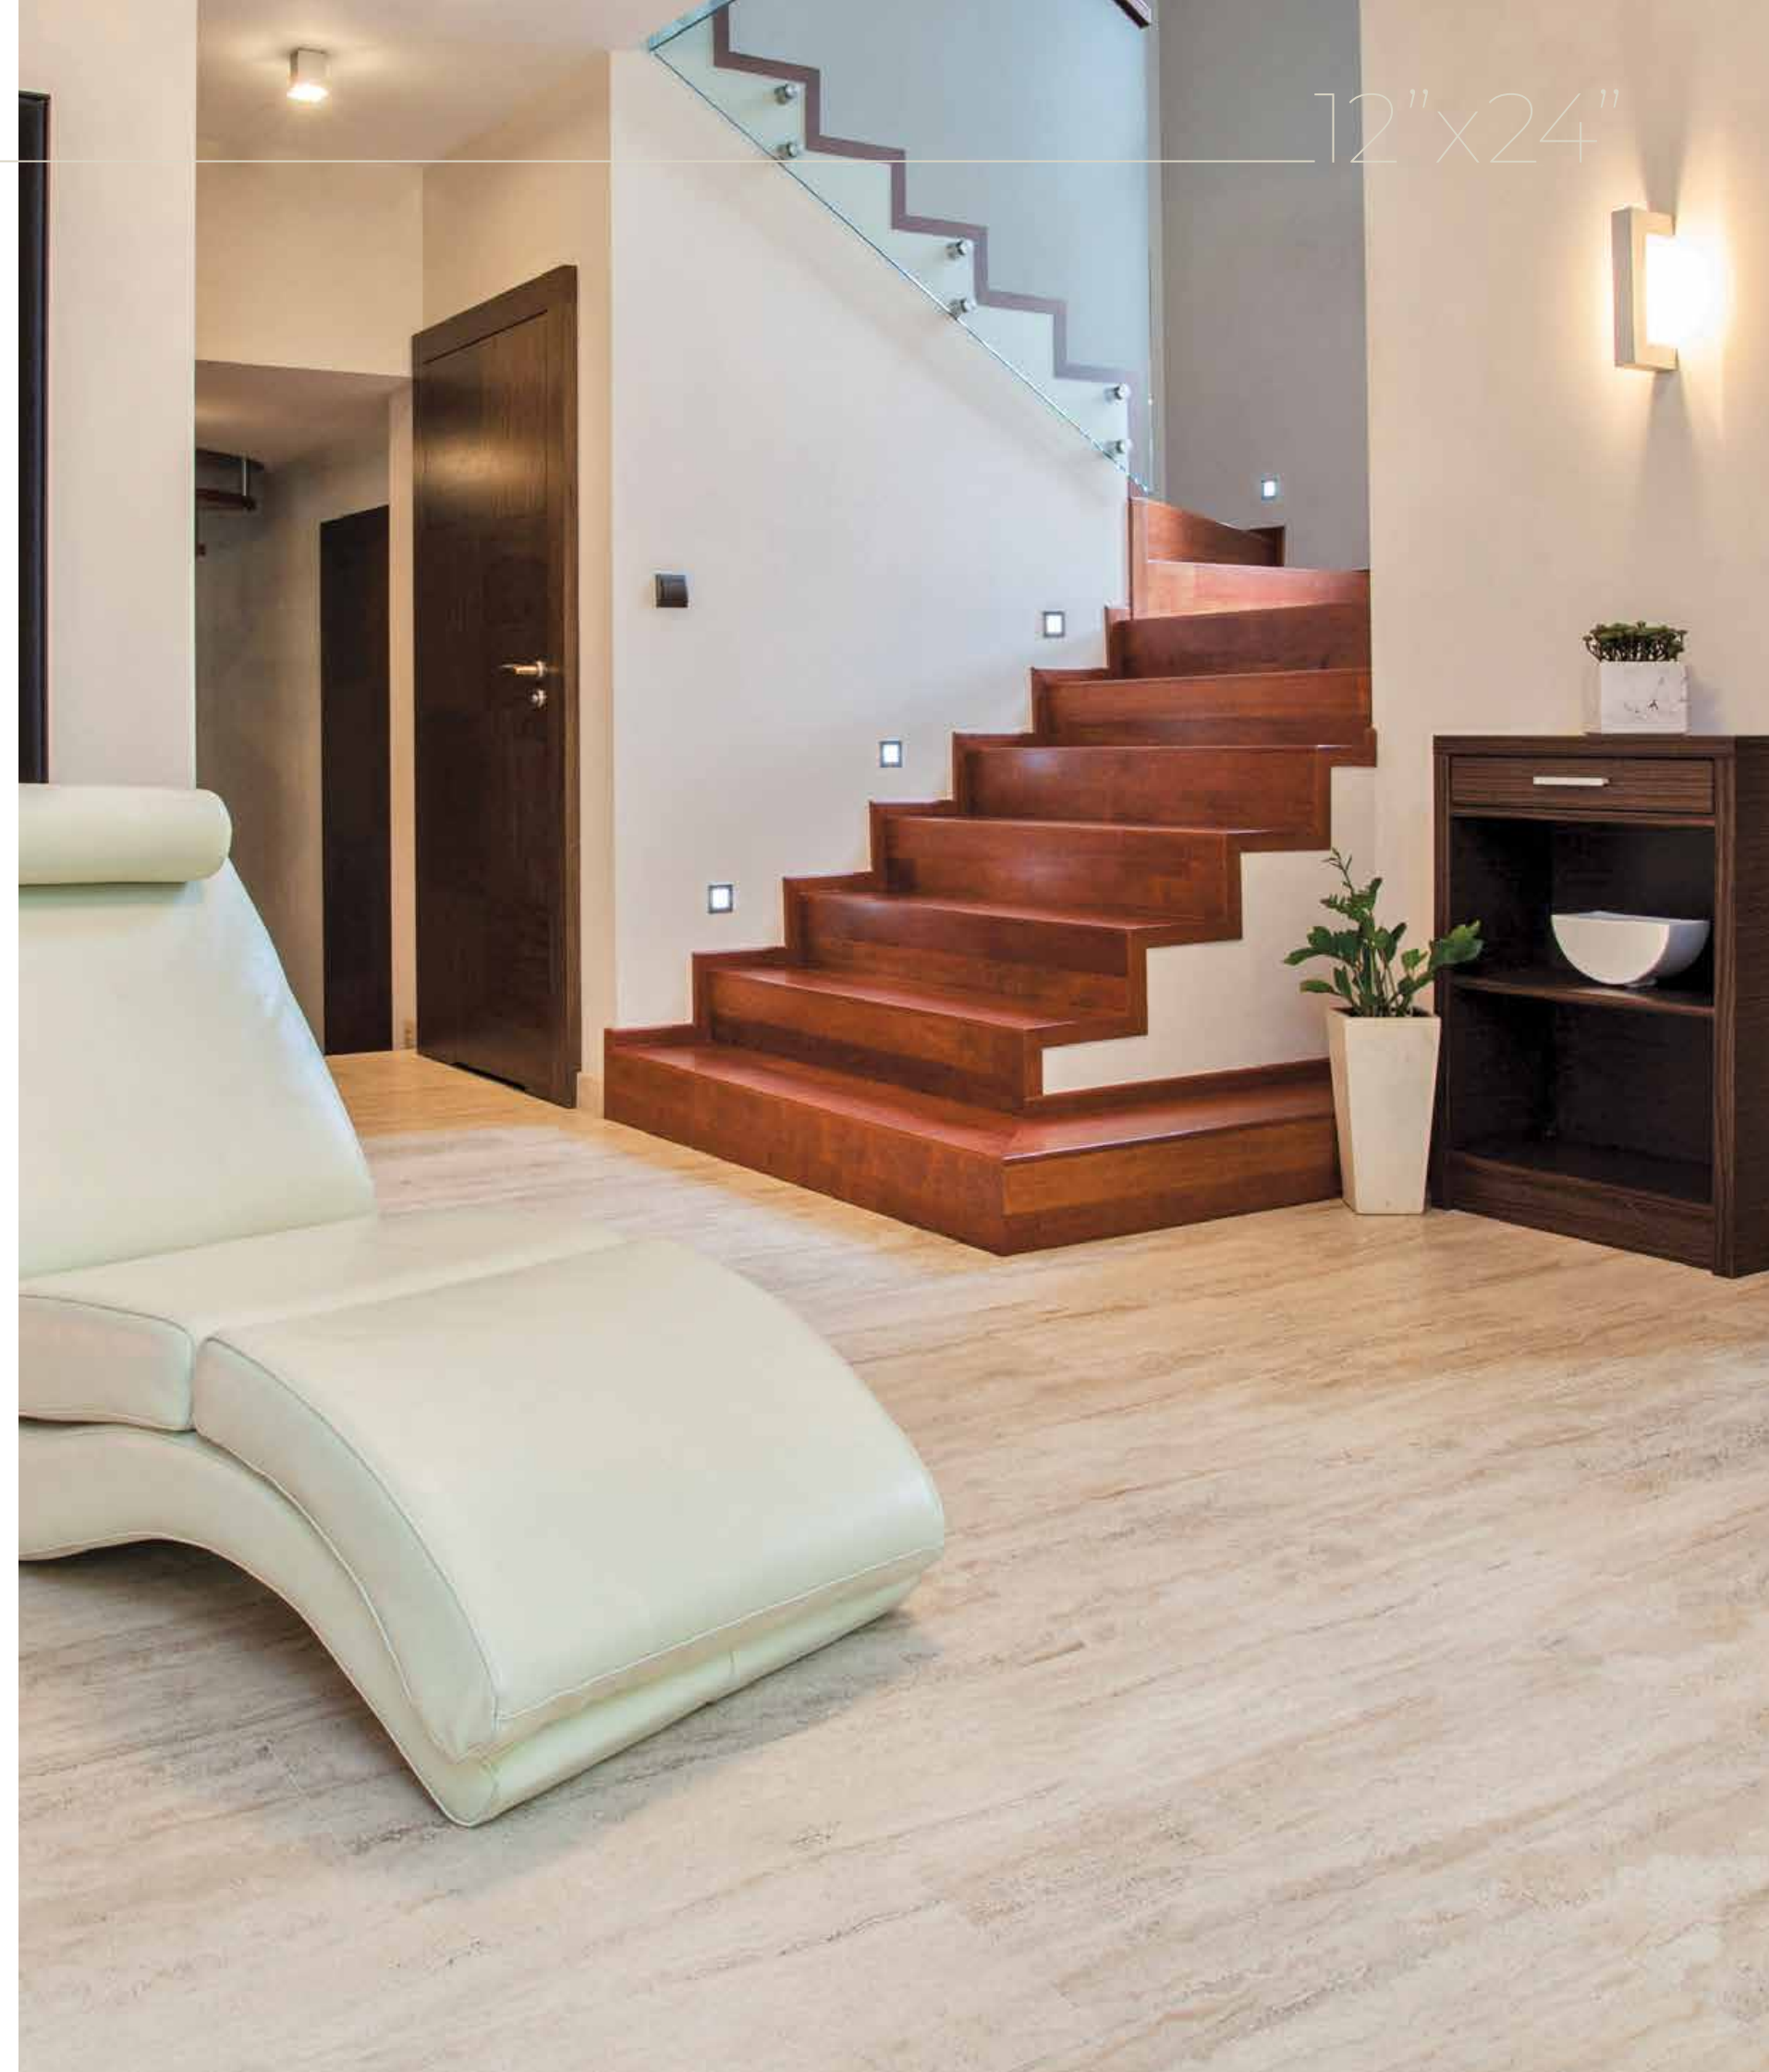

Bone Vein-Cut Travertine Honed Filled Tile
KS-1542 | 12"x24"