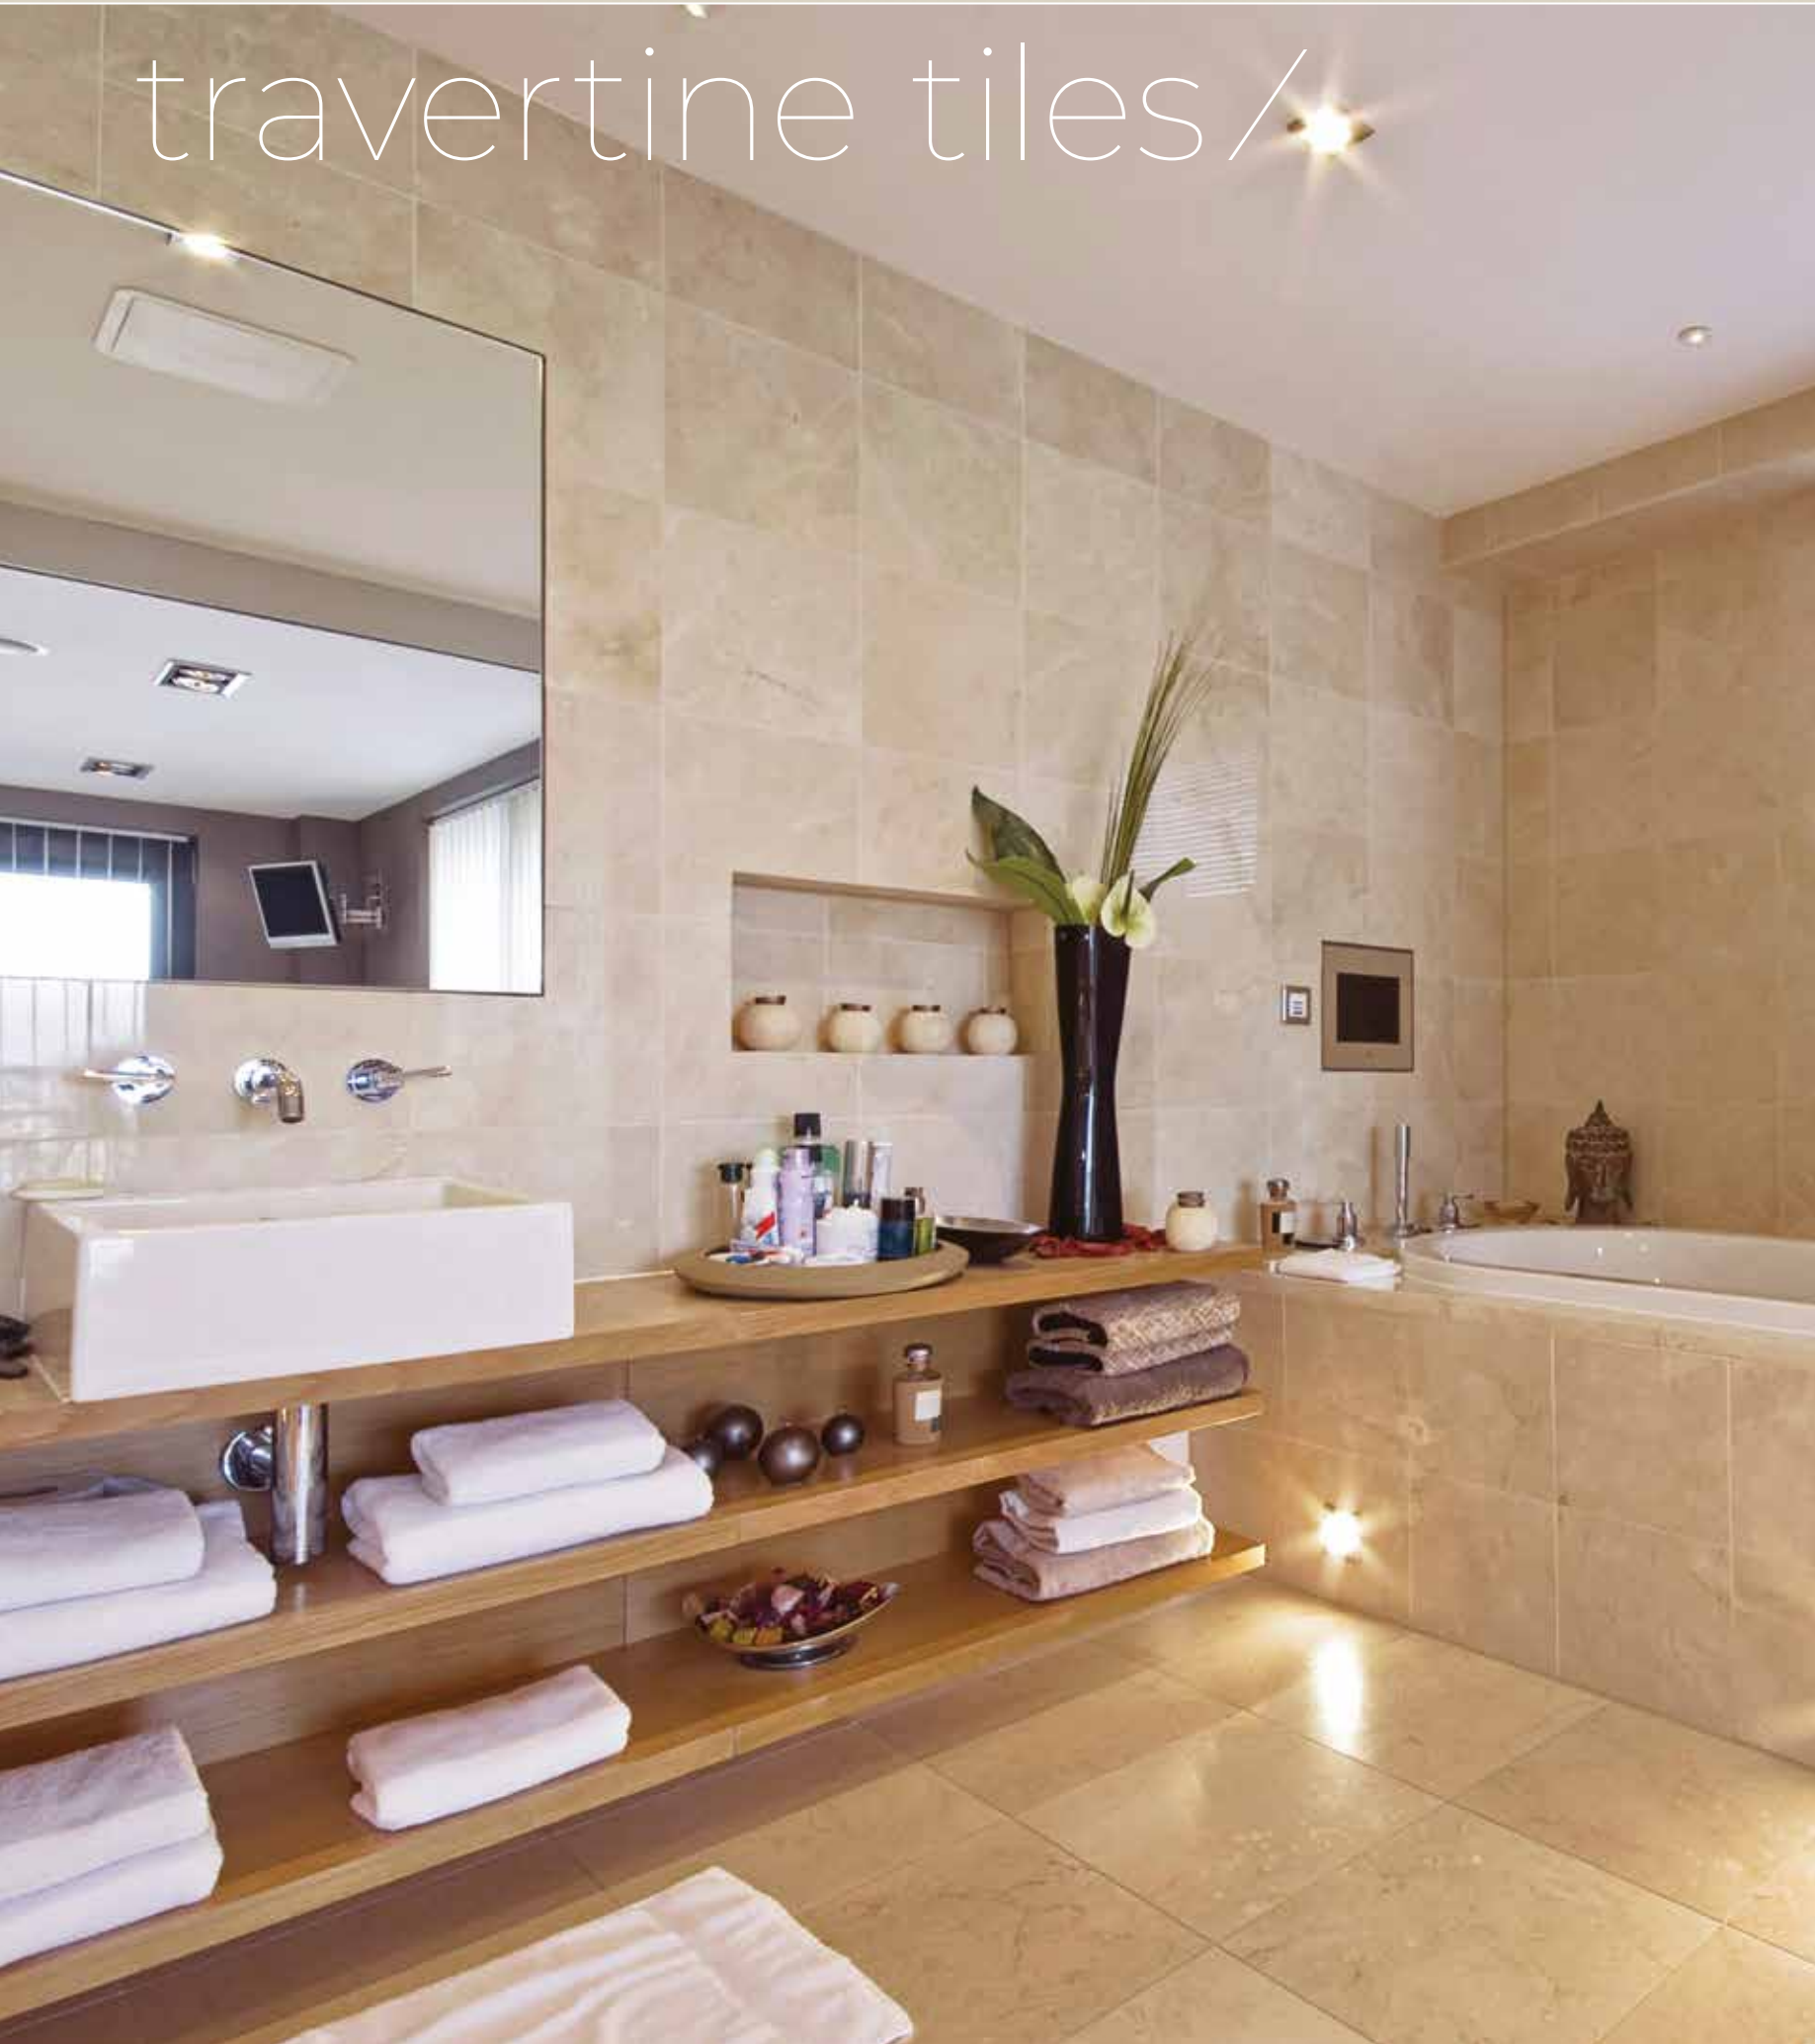

natural stone tiles /

SIZES /

- travertine tiles
- marble tiles
- limestone tiles
- molding

PAGES /

- 58 - 89
- 90 - 103
- 104 - 113
- 114 - 119

Ivory Light Travertine Honed Filled Tile
KS-1601 | 18"X18"

travertine tiles /