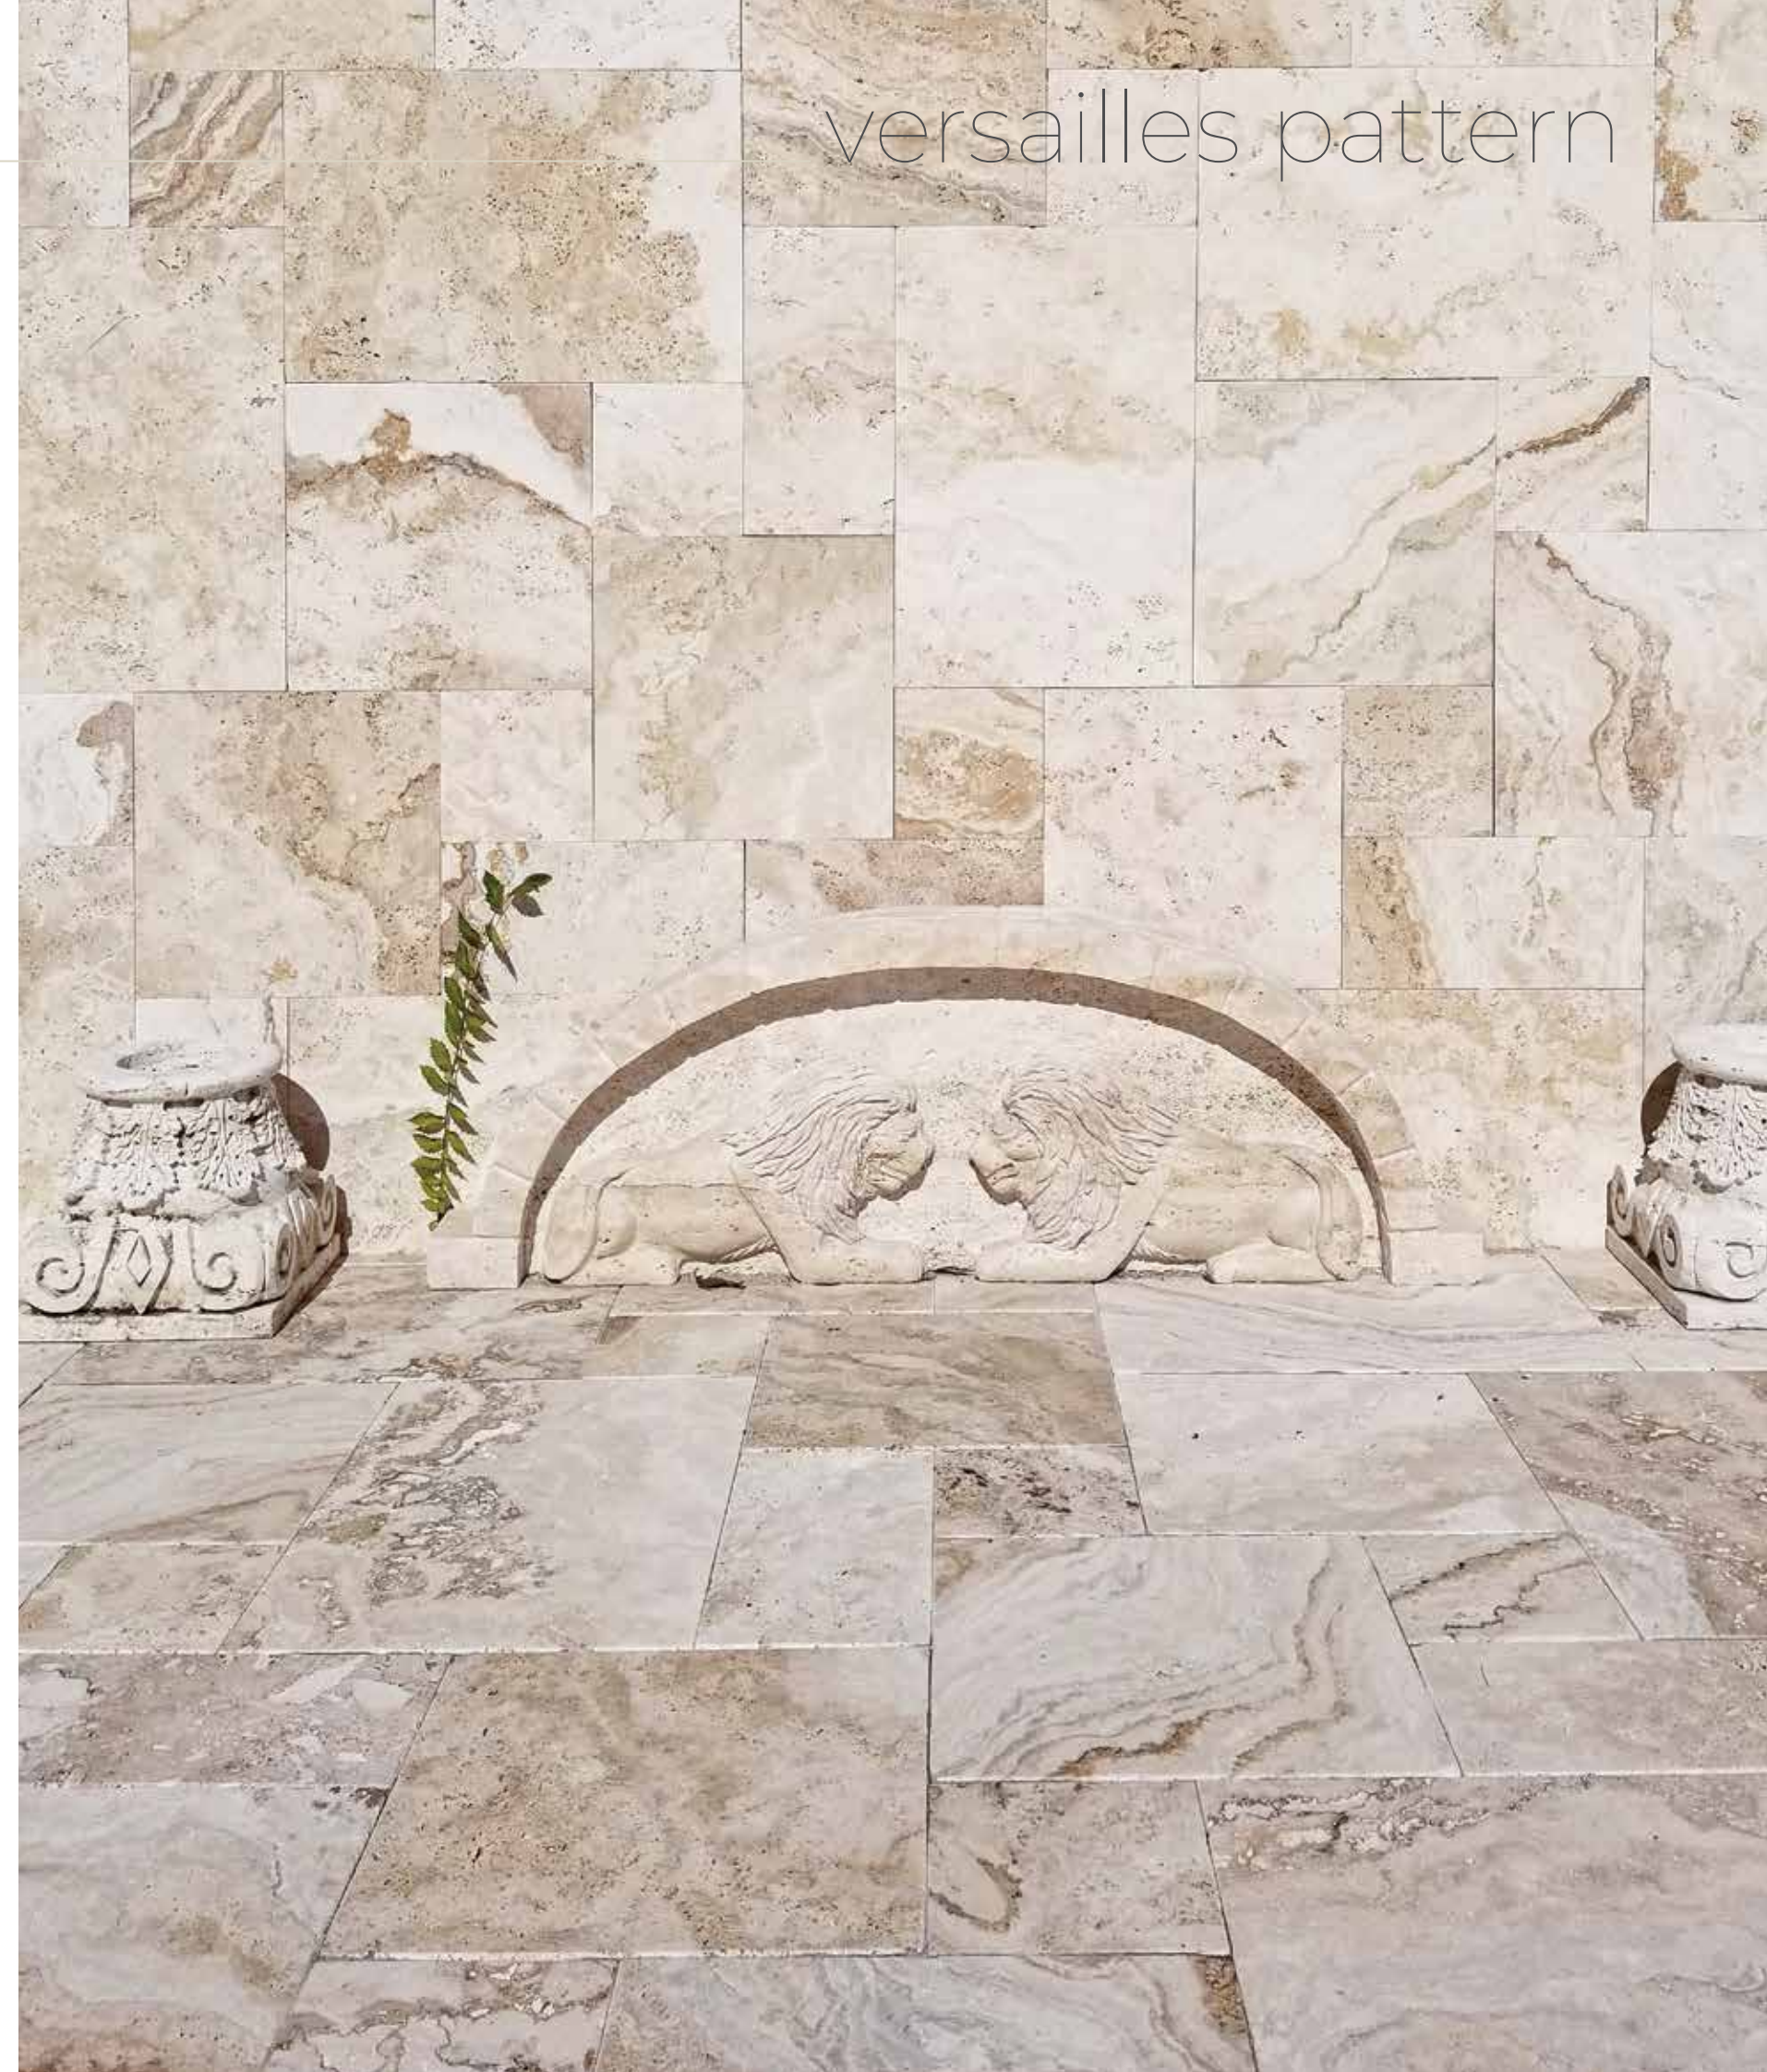

KS-1052 | versailles pattern
Tiramisu Straight Edge Tile

versailles pattern

WALL
Tiramisu Straight Edge Tile
KS-1052 | versailles pattern

FLOOR
Tiramisu Tumbled Set Paver
KS-1229 | versailles pattern pavers 3 cm