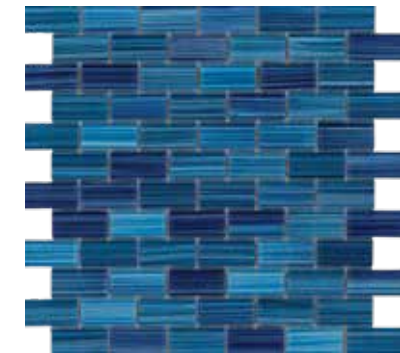

KM-1255
1"X2" | 300mm X 300mm
Turquoise Glass Mosaic