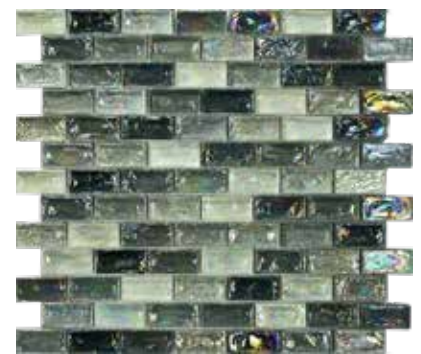

KM-1341
1"X2" | 300mm X 300mm
White Smoke Glass Mosaic