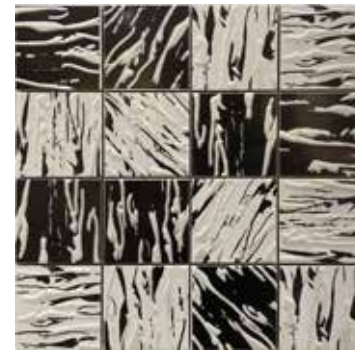

KM-1583
3"x3" | 300mm X 300mm
Luxury Porcelain Gloss Mosaic