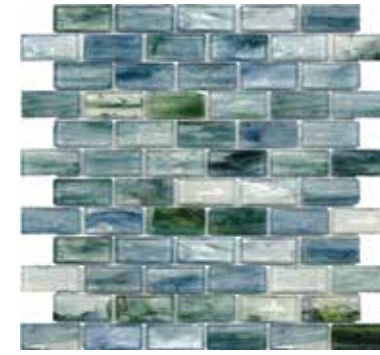

KM-1259
1"X2" | 300mm X 300mm
Pacific Mist Glass Mosaic