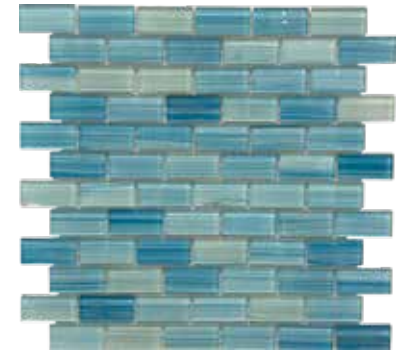

KM-1254
1"x2" | 300mm X 300mm
Aloe Vera Glass Mosaic