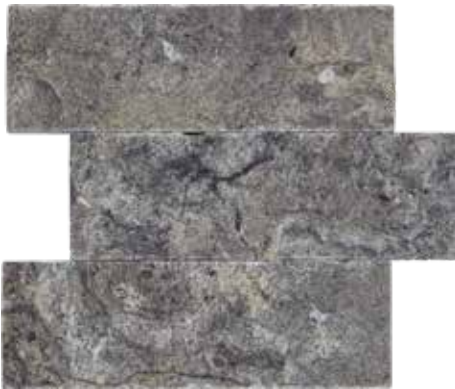

KM-1684 | 4"x12"
Nordic Silver Travertine Split Face