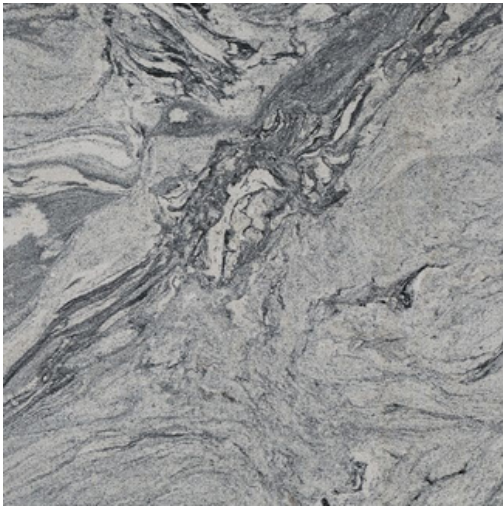

SHELL AZURE
1X1

SHELL SAPPHIRE
1X1

BLUE PLANET - BLUE GREY
1X1

PLUTO - BLACK
1X1

SHELL DARK BLUE
1" HEX
1X1 PHOTO UNAVAILABLE

BRUSHED DARK BLUE IRIDESCENT
1X1

COLORS MAY NOT BE TRUE TO THE PRODUCT DUE TO INDIVIDUAL SCREEN SETTINGS

MOONSCAPE BLUE
2X6

MOONSCAPE STEEL BLUE
2X6

MOONSCAPE WHITE
2X6

COLORS MAY NOT BE TRUE TO THE PRODUCT DUE TO INDIVIDUAL SCREEN SETTINGS

GRANITE COUNTERTOPS 3CM

AMBER YELLOW

VALLE NEVADO

COLONIAL WHITE POLISHED

GIALLO ORNAMENTALE

SALINAS WHITE POLISHED

COLORS MAY NOT BE TRUE TO THE PRODUCT DUE TO INDIVIDUAL SCREEN SETTINGS

GRANITE COUNTERTOPS 3CM

DALLAS WHITE

BLACK PEARL LEATHERED/POLISHED

VISCOUNT WHITE LEATHERED/POLISHED