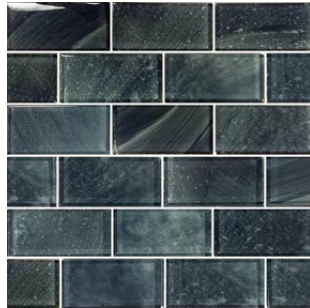

PLATINUM ICE

PLATINUM GREY

COLORS MAY NOT BE TRUE TO THE PRODUCT DUE TO INDIVIDUAL SCREEN SETTINGS

GLASS MOSAICS

FOG NAVY BLUE
1X1

FOG CLEAR SKY BLUE
1X1

SNOW WHITE IRIDESCENT
1X1

BLACK IRIDESCENT
1X1

SHELL AZURE
1X1

SHELL SAPPHIRE
1X1

BLUE PLANET - BLUE GREY
1X1

PLUTO - BLACK
1X1

SHELL DARK BLUE
1" HEX
1X1 PHOTO UNAVAILABLE

BRUSHED DARK BLUE IRIDESCENT
1X1

COLORS MAY NOT BE TRUE TO THE PRODUCT DUE TO INDIVIDUAL SCREEN SETTINGS

GLASS MOSAICS

SIGNATURE BLACK
1X1

SIGNATURE SHADOW BLUE
1X1

AVALON BLUE
MIXED

SUBWAY STRATUS BLUE
2X4

SUBWAY STRATUS GRAY
2X4

SUBWAY BLUE GRAY
2X4

MOONSCAPE BLACK
2X6

MOONSCAPE BLUE
2X6

MOONSCAPE STEEL BLUE
2X6

MOONSCAPE WHITE
2X6

COLORS MAY NOT BE TRUE TO THE PRODUCT DUE TO INDIVIDUAL SCREEN SETTINGS

GRANITE COUNTERTOPS 3CM

AMBER YELLOW

VALLE NEVADO

COLONIAL WHITE POLISHED