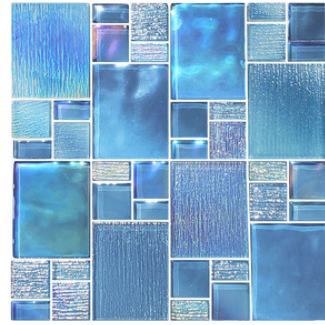

PLATINO SPLITFACE

BLACK MARBLE SPLITFACE

TUSCANY RUSTIC SPLITFACE

COLORS MAY NOT BE TRUE TO THE PRODUCT DUE TO INDIVIDUAL SCREEN SETTINGS

STONE MOSAICS

SCABOS SPLITFACE
2X4

IVORY SPLITFACE
2X4

NOCE SPLITFACE
2X4

PLATINUM ICE

PLATINUM GREY

COLORS MAY NOT BE TRUE TO THE PRODUCT DUE TO INDIVIDUAL SCREEN SETTINGS

GLASS MOSAICS

FOG NAVY BLUE
1X1

FOG CLEAR SKY BLUE
1X1

SNOW WHITE IRIDESCENT
1X1

BLACK IRIDESCENT
1X1

SHELL AZURE
1X1

SHELL SAPPHIRE
1X1

BLUE PLANET - BLUE GREY
1X1

PLUTO - BLACK
1X1

SHELL DARK BLUE
1" HEX
1X1 PHOTO UNAVAILABLE

BRUSHED DARK BLUE IRIDESCENT
1X1

COLORS MAY NOT BE TRUE TO THE PRODUCT DUE TO INDIVIDUAL SCREEN SETTINGS

GLASS MOSAICS

SIGNATURE BLACK
1X1

SIGNATURE SHADOW BLUE
1X1

AVALON BLUE
MIXED

SUBWAY STRATUS BLUE
2X4

SUBWAY STRATUS GRAY
2X4

SUBWAY BLUE GRAY
2X4

MOONSCAPE BLACK
2X6