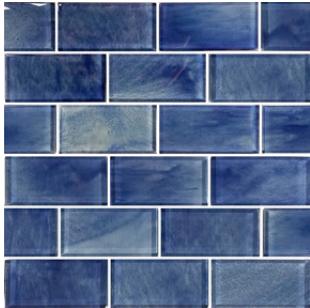

COAL CANYON SPLITFACE

ALASKA GREY SPLITFACE

GOLDEN HONEY SPLITFACE

ARCTIC WHITE SPLITFACE

COLORS MAY NOT BE TRUE TO THE PRODUCT DUE TO INDIVIDUAL SCREEN SETTINGS

LEDGESTONE PANELS

6X24

WHITE OAK SPLITFACE

SHELL AZURE
1X1

SHELL SAPPHIRE
1X1

BLUE PLANET - BLUE GREY
1X1

PLUTO - BLACK
1X1

SHELL DARK BLUE
1" HEX
1X1 PHOTO UNAVAILABLE

BRUSHED DARK BLUE IRIDESCENT
1X1

COLORS MAY NOT BE TRUE TO THE PRODUCT DUE TO INDIVIDUAL SCREEN SETTINGS

GLASS MOSAICS

SIGNATURE BLACK
1X1

SIGNATURE SHADOW BLUE
1X1

AVALON BLUE
MIXED

SUBWAY STRATUS BLUE
2X4

SUBWAY STRATUS GRAY
2X4

SUBWAY BLUE GRAY
2X4

MOONSCAPE BLACK
2X6

MOONSCAPE BLUE
2X6

MOONSCAPE STEEL BLUE
2X6

MOONSCAPE WHITE
2X6

COLORS MAY NOT BE TRUE TO THE PRODUCT DUE TO INDIVIDUAL SCREEN SETTINGS

GRANITE COUNTERTOPS 3CM

AMBER YELLOW

VALLE NEVADO

COLONIAL WHITE POLISHED