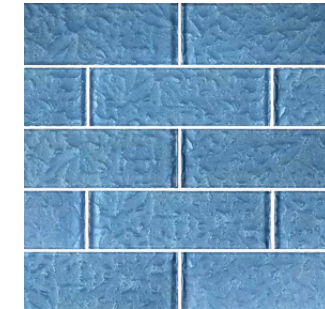

SHELL AZURE
1X1

SHELL SAPPHIRE
1X1

BLUE PLANET - BLUE GREY
1X1

PLUTO - BLACK
1X1

SHELL DARK BLUE
1" HEX
1X1 PHOTO UNAVAILABLE

BRUSHED DARK BLUE IRIDESCENT
1X1

COLORS MAY NOT BE TRUE TO THE PRODUCT DUE TO INDIVIDUAL SCREEN SETTINGS

GLASS MOSAICS

SIGNATURE BLACK
1X1

SIGNATURE SHADOW BLUE
1X1

AVALON BLUE
MIXED

SUBWAY STRATUS BLUE
2X4

SUBWAY STRATUS GRAY
2X4

SUBWAY BLUE GRAY
2X4

MOONSCAPE BLACK
2X6

MOONSCAPE BLUE
2X6

MOONSCAPE STEEL BLUE
2X6

MOONSCAPE WHITE
2X6

COLORS MAY NOT BE TRUE TO THE PRODUCT DUE TO INDIVIDUAL SCREEN SETTINGS

GRANITE COUNTERTOPS 3CM

AMBER YELLOW

VALLE NEVADO

COLONIAL WHITE POLISHED