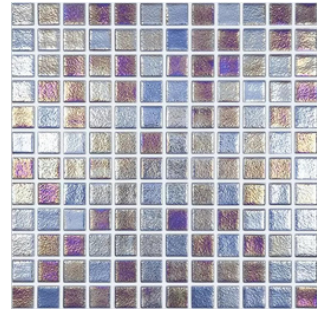

PLATINO SPLITFACE

BLACK MARBLE SPLITFACE

TUSCANY RUSTIC SPLITFACE

COLORS MAY NOT BE TRUE TO THE PRODUCT DUE TO INDIVIDUAL SCREEN SETTINGS

STONE MOSAICS

SCABOS SPLITFACE
2X4

IVORY SPLITFACE
2X4

NOCE SPLITFACE
2X4

COPING & PAVERS

IVORY

WALNUT

IVORY RUSTIC

NOCE

SHELL BEACH

SILVER

SNOW WHITE

PLATINUM ICE

PLATINUM GREY

COLORS MAY NOT BE TRUE TO THE PRODUCT DUE TO INDIVIDUAL SCREEN SETTINGS

GLASS MOSAICS

FOG NAVY BLUE
1X1

FOG CLEAR SKY BLUE
1X1

SNOW WHITE IRIDESCENT
1X1

BLACK IRIDESCENT
1X1

SHELL AZURE
1X1

SHELL SAPPHIRE
1X1

BLUE PLANET - BLUE GREY
1X1

PLUTO - BLACK
1X1

SHELL DARK BLUE
1" HEX
1X1 PHOTO UNAVAILABLE

BRUSHED DARK BLUE IRIDESCENT
1X1

COLORS MAY NOT BE TRUE TO THE PRODUCT DUE TO INDIVIDUAL SCREEN SETTINGS