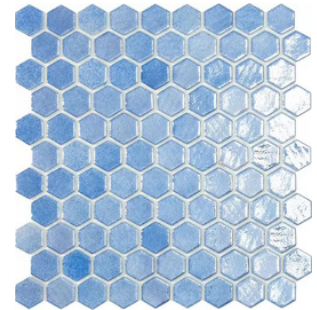

PLATINUM ICE

PLATINUM GREY

COLORS MAY NOT BE TRUE TO THE PRODUCT DUE TO INDIVIDUAL SCREEN SETTINGS

GLASS MOSAICS

FOG NAVY BLUE
1X1

FOG CLEAR SKY BLUE
1X1

SNOW WHITE IRIDESCENT
1X1

BLACK IRIDESCENT
1X1

SHELL AZURE
1X1

SHELL SAPPHIRE
1X1

BLUE PLANET - BLUE GREY
1X1

PLUTO - BLACK
1X1

SHELL DARK BLUE
1" HEX
1X1 PHOTO UNAVAILABLE

BRUSHED DARK BLUE IRIDESCENT
1X1

COLORS MAY NOT BE TRUE TO THE PRODUCT DUE TO INDIVIDUAL SCREEN SETTINGS

GLASS MOSAICS

SIGNATURE BLACK
1X1

SIGNATURE SHADOW BLUE
1X1

AVALON BLUE
MIXED

SUBWAY STRATUS BLUE
2X4

SUBWAY STRATUS GRAY
2X4

SUBWAY BLUE GRAY
2X4

MOONSCAPE BLACK
2X6

MOONSCAPE BLUE
2X6

MOONSCAPE STEEL BLUE
2X6

MOONSCAPE WHITE
2X6

COLORS MAY NOT BE TRUE TO THE PRODUCT DUE TO INDIVIDUAL SCREEN SETTINGS

GRANITE COUNTERTOPS 3CM

AMBER YELLOW

VALLE NEVADO

COLONIAL WHITE POLISHED