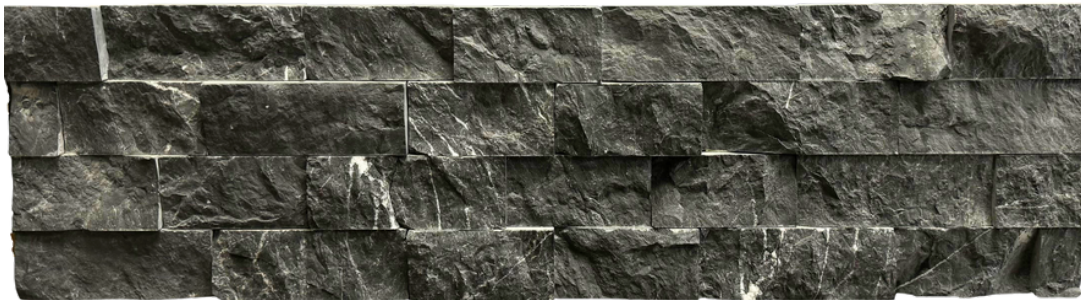

BLACK MARBLE SPLITFACE