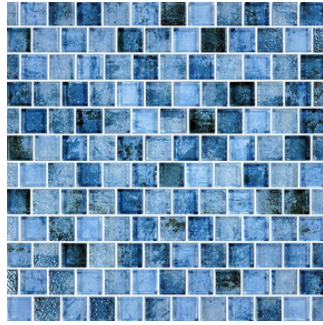

PLATINUM ICE

PLATINUM GREY

COLORS MAY NOT BE TRUE TO THE PRODUCT DUE TO INDIVIDUAL SCREEN SETTINGS

GLASS MOSAICS

FOG NAVY BLUE
1X1

FOG CLEAR SKY BLUE
1X1

SNOW WHITE IRIDESCENT
1X1

BLACK IRIDESCENT
1X1

SHELL AZURE
1X1

SHELL SAPPHIRE
1X1

BLUE PLANET - BLUE GREY
1X1

PLUTO - BLACK
1X1

SHELL DARK BLUE
1" HEX
1X1 PHOTO UNAVAILABLE

BRUSHED DARK BLUE IRIDESCENT
1X1

COLORS MAY NOT BE TRUE TO THE PRODUCT DUE TO INDIVIDUAL SCREEN SETTINGS

GLASS MOSAICS

SIGNATURE BLACK
1X1

SIGNATURE SHADOW BLUE
1X1

AVALON BLUE
MIXED

SUBWAY STRATUS BLUE
2X4

SUBWAY STRATUS GRAY
2X4

SUBWAY BLUE GRAY
2X4

MOONSCAPE BLACK
2X6

MOONSCAPE BLUE
2X6

MOONSCAPE STEEL BLUE
2X6

MOONSCAPE WHITE
2X6

COLORS MAY NOT BE TRUE TO THE PRODUCT DUE TO INDIVIDUAL SCREEN SETTINGS

GRANITE COUNTERTOPS 3CM

AMBER YELLOW

VALLE NEVADO

COLONIAL WHITE POLISHED