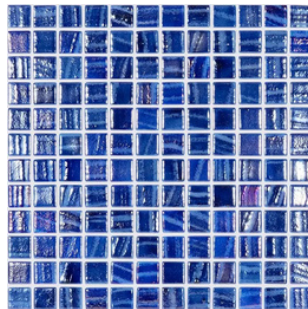

PLATINUM ICE

PLATINUM GREY

COLORS MAY NOT BE TRUE TO THE PRODUCT DUE TO INDIVIDUAL SCREEN SETTINGS

GLASS MOSAICS

FOG NAVY BLUE
1X1

FOG CLEAR SKY BLUE
1X1

SNOW WHITE IRIDESCENT
1X1

BLACK IRIDESCENT
1X1

SHELL AZURE
1X1

SHELL SAPPHIRE
1X1

BLUE PLANET - BLUE GREY
1X1

PLUTO - BLACK
1X1

SHELL DARK BLUE
1" HEX
1X1 PHOTO UNAVAILABLE

BRUSHED DARK BLUE IRIDESCENT
1X1

COLORS MAY NOT BE TRUE TO THE PRODUCT DUE TO INDIVIDUAL SCREEN SETTINGS

GLASS MOSAICS

SIGNATURE BLACK
1X1

SIGNATURE SHADOW BLUE
1X1

AVALON BLUE
MIXED

SUBWAY STRATUS BLUE
2X4

SUBWAY STRATUS GRAY
2X4

SUBWAY BLUE GRAY
2X4

MOONSCAPE BLACK
2X6

MOONSCAPE BLUE
2X6

MOONSCAPE STEEL BLUE
2X6

MOONSCAPE WHITE
2X6

COLORS MAY NOT BE TRUE TO THE PRODUCT DUE TO INDIVIDUAL SCREEN SETTINGS

GRANITE COUNTERTOPS 3CM

AMBER YELLOW

VALLE NEVADO

COLONIAL WHITE POLISHED