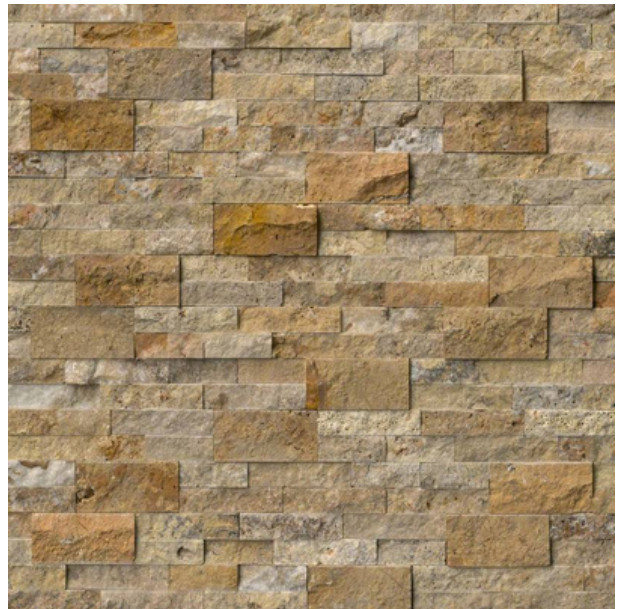

COAL CANYON SPLITFACE

ALASKA GREY SPLITFACE

GOLDEN HONEY SPLITFACE

ARCTIC WHITE SPLITFACE

COLORS MAY NOT BE TRUE TO THE PRODUCT DUE TO INDIVIDUAL SCREEN SETTINGS

LEDGESTONE PANELS

6X24

WHITE OAK SPLITFACE

GREY OAK SPLITFACE

SILVER SPLITFACE

SCABOS SPLITFACE

COLORS MAY NOT BE TRUE TO THE PRODUCT DUE TO INDIVIDUAL SCREEN SETTINGS

LEDGESTONE PANELS

6X24

WHITE OAK 3D HONED

GREY OAK 3D HONED