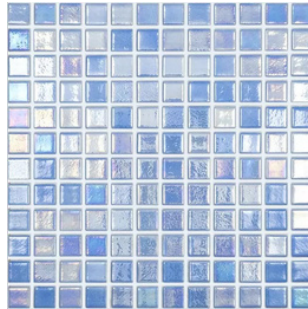

COPING & PAVERS

IVORY

WALNUT

IVORY RUSTIC

NOCE

SHELL BEACH

SILVER

SNOW WHITE

PLATINUM ICE

PLATINUM GREY

COLORS MAY NOT BE TRUE TO THE PRODUCT DUE TO INDIVIDUAL SCREEN SETTINGS

GLASS MOSAICS

FOG NAVY BLUE
1X1

FOG CLEAR SKY BLUE
1X1

SNOW WHITE IRIDESCENT
1X1

BLACK IRIDESCENT
1X1

SHELL AZURE
1X1

SHELL SAPPHIRE
1X1

BLUE PLANET - BLUE GREY
1X1

PLUTO - BLACK
1X1

SHELL DARK BLUE
1" HEX
1X1 PHOTO UNAVAILABLE

BRUSHED DARK BLUE IRIDESCENT
1X1

COLORS MAY NOT BE TRUE TO THE PRODUCT DUE TO INDIVIDUAL SCREEN SETTINGS

GLASS MOSAICS

SIGNATURE BLACK
1X1

SIGNATURE SHADOW BLUE
1X1

AVALON BLUE
MIXED

SUBWAY STRATUS BLUE
2X4

SUBWAY STRATUS GRAY
2X4

SUBWAY BLUE GRAY
2X4

MOONSCAPE BLACK
2X6