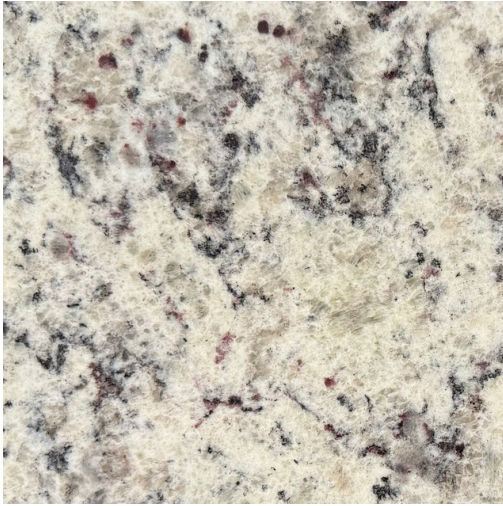

PLATINO SPLITFACE

BLACK MARBLE SPLITFACE

TUSCANY RUSTIC SPLITFACE

COLORS MAY NOT BE TRUE TO THE PRODUCT DUE TO INDIVIDUAL SCREEN SETTINGS

STONE MOSAICS

SCABOS SPLITFACE
2X4

IVORY SPLITFACE
2X4

NOCE SPLITFACE
2X4

SHELL AZURE
1X1

SHELL SAPPHIRE
1X1

BLUE PLANET - BLUE GREY
1X1

PLUTO - BLACK
1X1

SHELL DARK BLUE
1" HEX
1X1 PHOTO UNAVAILABLE

BRUSHED DARK BLUE IRIDESCENT
1X1

COLORS MAY NOT BE TRUE TO THE PRODUCT DUE TO INDIVIDUAL SCREEN SETTINGS

MOONSCAPE BLUE
2X6

MOONSCAPE STEEL BLUE
2X6

MOONSCAPE WHITE
2X6

COLORS MAY NOT BE TRUE TO THE PRODUCT DUE TO INDIVIDUAL SCREEN SETTINGS

GRANITE COUNTERTOPS 3CM

AMBER YELLOW

VALLE NEVADO

COLONIAL WHITE POLISHED

GIALLO ORNAMENTALE

SALINAS WHITE POLISHED

COLORS MAY NOT BE TRUE TO THE PRODUCT DUE TO INDIVIDUAL SCREEN SETTINGS

GRANITE COUNTERTOPS 3CM

DALLAS WHITE

BLACK PEARL LEATHERED/POLISHED

VISCOUNT WHITE LEATHERED/POLISHED