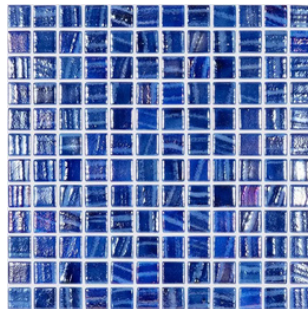

# GLASS MOSAICS

FOG NAVY BLUE  
1X1

FOG CLEAR SKY BLUE  
1X1

SNOW WHITE IRIDESCENT  
1X1

BLACK IRIDESCENT  
1X1

SHELL AZURE  
1X1

SHELL SAPPHIRE  
1X1

BLUE PLANET - BLUE GREY  
1X1

PLUTO - BLACK  
1X1

SHELL DEEP OCEAN BLUE  
1" HEX  
\*1X1 PHOTO UNAVAILABLE\*

BRUSHED DARK BLUE IRIDESCENT  
1X1

\*\*COLORS MAY NOT BE TRUE TO THE PRODUCT DUE TO INDIVIDUAL SCREEN SETTINGS\*\*