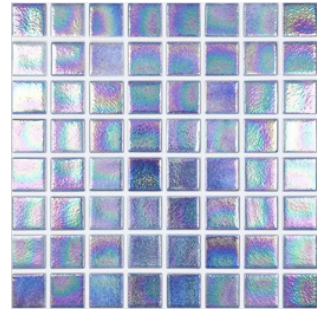

# GLASS MOSAICS

FOG NAVY BLUE  
1X1

FOG CLEAR SKY BLUE  
1X1

SNOW WHITE IRIDESCENT  
1X1

BLACK IRIDESCENT  
1X1

SHELL AZURE  
1X1

SHELL SAPPHIRE  
1X1

BLUE PLANET - BLUE GREY  
1X1

PLUTO - BLACK  
1X1

SHELL DEEP OCEAN BLUE  
1" HEX  
\*1X1 PHOTO UNAVAILABLE\*

BRUSHED DARK BLUE IRIDESCENT  
1X1

\*\*COLORS MAY NOT BE TRUE TO THE PRODUCT DUE TO INDIVIDUAL SCREEN SETTINGS\*\*