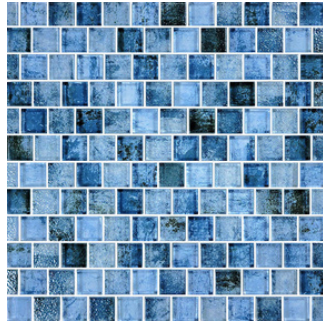

# GLASS MOSAICS

FOG NAVY BLUE  
1X1

FOG CLEAR SKY BLUE  
1X1

SNOW WHITE IRIDESCENT  
1X1

BLACK IRIDESCENT  
1X1

SHELL AZURE  
1X1

SHELL SAPPHIRE  
1X1

BLUE PLANET - BLUE GREY  
1X1

PLUTO - BLACK  
1X1

SHELL DEEP OCEAN BLUE  
1" HEX  
\*1X1 PHOTO UNAVAILABLE\*

BRUSHED DARK BLUE IRIDESCENT  
1X1

\*\*COLORS MAY NOT BE TRUE TO THE PRODUCT DUE TO INDIVIDUAL SCREEN SETTINGS\*\*

# GLASS MOSAICS

SIGNATURE BLACK  
1X1

SIGNATURE SHADOW BLUE  
1X1

AVALON BLUE  
MIXED

SUBWAY STRATUS BLUE  
2X4

SUBWAY STRATUS GRAY  
2X4

SUBWAY BLUE GRAY  
2X4

MOONCAPE BLACK  
2X6

MOONCAPE BLUE  
2X6

MOONCAPE STEEL BLUE  
2X6

MOONCAPE WHITE  
2X6

\*\*COLORS MAY NOT BE TRUE TO THE PRODUCT DUE TO INDIVIDUAL SCREEN SETTINGS\*\*