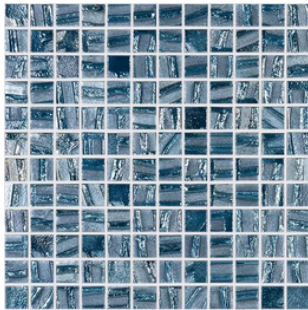

# GLASS MOSAICS

FOG NAVY BLUE  
1X1

FOG CLEAR SKY BLUE  
1X1

SNOW WHITE IRIDESCENT  
1X1

BLACK IRIDESCENT  
1X1

SHELL AZURE  
1X1

SHELL SAPPHIRE  
1X1

BLUE PLANET - BLUE GREY  
1X1

PLUTO - BLACK  
1X1

SHELL DEEP OCEAN BLUE  
1" HEX  
\*1X1 PHOTO UNAVAILABLE\*

BRUSHED DARK BLUE IRIDESCENT  
1X1

\*\*COLORS MAY NOT BE TRUE TO THE PRODUCT DUE TO INDIVIDUAL SCREEN SETTINGS\*\*