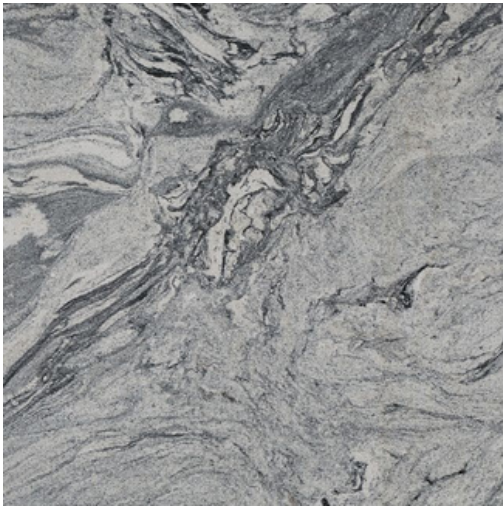

VISCOUNT WHITE LEATHERED/POLISHED