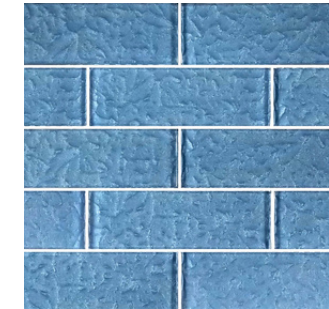

PLUTO - BLACK  
1X1

SHELL DEEP OCEAN BLUE  
1" HEX  
\*1X1 PHOTO UNAVAILABLE\*

BRUSHED DARK BLUE IRIDESCENT  
1X1

\*\*COLORS MAY NOT BE TRUE TO THE PRODUCT DUE TO INDIVIDUAL SCREEN SETTINGS\*\*

# GLASS MOSAICS

SIGNATURE BLACK  
1X1

SIGNATURE SHADOW BLUE  
1X1

AVALON BLUE  
MIXED

SUBWAY STRATUS BLUE  
2X4

SUBWAY STRATUS GRAY  
2X4

SUBWAY BLUE GRAY  
2X4

MOONCAPE BLACK  
2X6

MOONCAPE BLUE  
2X6

MOONCAPE STEEL BLUE  
2X6

MOONCAPE WHITE  
2X6

\*\*COLORS MAY NOT BE TRUE TO THE PRODUCT DUE TO INDIVIDUAL SCREEN SETTINGS\*\*