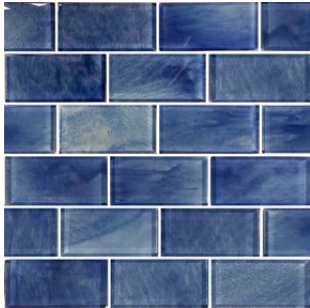

# GLASS MOSAICS

FOG NAVY BLUE  
1X1

FOG CLEAR SKY BLUE  
1X1

SNOW WHITE IRIDESCENT  
1X1

BLACK IRIDESCENT  
1X1

SHELL AZURE  
1X1

SHELL SAPPHIRE  
1X1

BLUE PLANET - BLUE GREY  
1X1

PLUTO - BLACK  
1X1

SHELL DEEP OCEAN BLUE  
1" HEX  
\*1X1 PHOTO UNAVAILABLE\*

BRUSHED DARK BLUE IRIDESCENT  
1X1

\*\*COLORS MAY NOT BE TRUE TO THE PRODUCT DUE TO INDIVIDUAL SCREEN SETTINGS\*\*

# GLASS MOSAICS

SIGNATURE BLACK  
1X1

SIGNATURE SHADOW BLUE  
1X1

AVALON BLUE  
MIXED

SUBWAY STRATUS BLUE  
2X4

SUBWAY STRATUS GRAY  
2X4

SUBWAY BLUE GRAY  
2X4

MOONCAPE BLACK  
2X6

MOONCAPE BLUE  
2X6

MOONCAPE STEEL BLUE  
2X6

MOONCAPE WHITE  
2X6

\*\*COLORS MAY NOT BE TRUE TO THE PRODUCT DUE TO INDIVIDUAL SCREEN SETTINGS\*\*