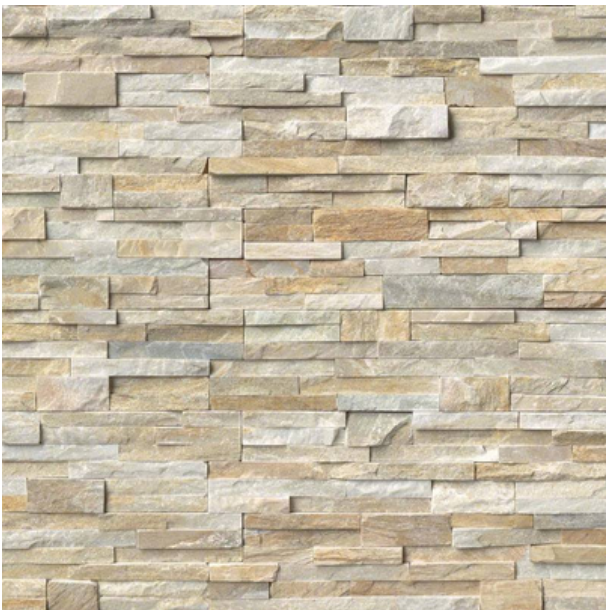

## 6X24

COAL CANYON SPLITFACE

ALASKA GREY SPLITFACE

GOLDEN HONEY SPLITFACE

ARCTIC WHITE SPLITFACE

\*\*COLORS MAY NOT BE TRUE TO THE PRODUCT DUE TO INDIVIDUAL SCREEN SETTINGS\*\*