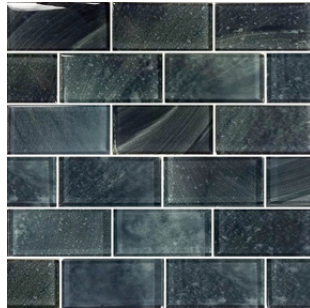

# GLASS MOSAICS

FOG NAVY BLUE  
1X1

FOG CLEAR SKY BLUE  
1X1

SNOW WHITE IRIDESCENT  
1X1

BLACK IRIDESCENT  
1X1

SHELL AZURE  
1X1

SHELL SAPPHIRE  
1X1

BLUE PLANET - BLUE GREY  
1X1

PLUTO - BLACK  
1X1

SHELL DEEP OCEAN BLUE  
1" HEX  
\*1X1 PHOTO UNAVAILABLE\*

BRUSHED DARK BLUE IRIDESCENT  
1X1

\*\*COLORS MAY NOT BE TRUE TO THE PRODUCT DUE TO INDIVIDUAL SCREEN SETTINGS\*\*

# GLASS MOSAICS

SIGNATURE BLACK  
1X1

SIGNATURE SHADOW BLUE  
1X1

AVALON BLUE  
MIXED

SUBWAY STRATUS BLUE  
2X4

SUBWAY STRATUS GRAY  
2X4

SUBWAY BLUE GRAY  
2X4

MOONCAPE BLACK  
2X6

MOONCAPE BLUE  
2X6

MOONCAPE STEEL BLUE  
2X6

MOONCAPE WHITE  
2X6

\*\*COLORS MAY NOT BE TRUE TO THE PRODUCT DUE TO INDIVIDUAL SCREEN SETTINGS\*\*