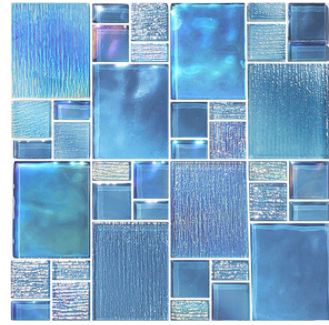

# GLASS MOSAICS

FOG NAVY BLUE  
1X1

FOG CLEAR SKY BLUE  
1X1

SNOW WHITE IRIDESCENT  
1X1

BLACK IRIDESCENT  
1X1

SHELL AZURE  
1X1

SHELL SAPPHIRE  
1X1

BLUE PLANET - BLUE GREY  
1X1

PLUTO - BLACK  
1X1

SHELL DEEP OCEAN BLUE  
1" HEX  
\*1X1 PHOTO UNAVAILABLE\*

BRUSHED DARK BLUE IRIDESCENT  
1X1

\*\*COLORS MAY NOT BE TRUE TO THE PRODUCT DUE TO INDIVIDUAL SCREEN SETTINGS\*\*

# GLASS MOSAICS

SIGNATURE BLACK  
1X1

SIGNATURE SHADOW BLUE  
1X1

AVALON BLUE  
MIXED

SUBWAY STRATUS BLUE  
2X4

SUBWAY STRATUS GRAY  
2X4

SUBWAY BLUE GRAY  
2X4

MOONCAPE BLACK  
2X6

MOONCAPE BLUE  
2X6

MOONCAPE STEEL BLUE  
2X6

MOONCAPE WHITE  
2X6

\*\*COLORS MAY NOT BE TRUE TO THE PRODUCT DUE TO INDIVIDUAL SCREEN SETTINGS\*\*