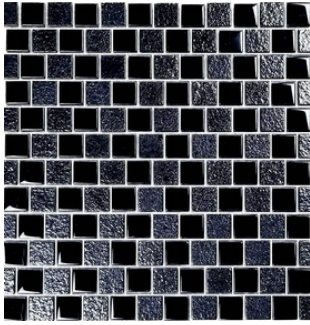

PLUTO - BLACK  
1X1

SHELL DEEP OCEAN BLUE  
1" HEX  
\*1X1 PHOTO UNAVAILABLE\*

BRUSHED DARK BLUE IRIDESCENT  
1X1

\*\*COLORS MAY NOT BE TRUE TO THE PRODUCT DUE TO INDIVIDUAL SCREEN SETTINGS\*\*

# GLASS MOSAICS

SIGNATURE BLACK  
1X1

SIGNATURE SHADOW BLUE  
1X1

AVALON BLUE  
MIXED

SUBWAY STRATUS BLUE  
2X4

SUBWAY STRATUS GRAY  
2X4

SUBWAY BLUE GRAY  
2X4

MOONCAPE BLACK  
2X6