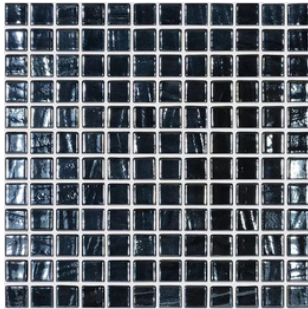

# GLASS MOSAICS

FOG NAVY BLUE  
1X1

FOG CLEAR SKY BLUE  
1X1

SNOW WHITE IRIDESCENT  
1X1

BLACK IRIDESCENT  
1X1

SHELL AZURE  
1X1

SHELL SAPPHIRE  
1X1

BLUE PLANET - BLUE GREY  
1X1

PLUTO - BLACK  
1X1

SHELL DEEP OCEAN BLUE  
1" HEX  
\*1X1 PHOTO UNAVAILABLE\*

BRUSHED DARK BLUE IRIDESCENT  
1X1

\*\*COLORS MAY NOT BE TRUE TO THE PRODUCT DUE TO INDIVIDUAL SCREEN SETTINGS\*\*

# GLASS MOSAICS

SIGNATURE BLACK  
1X1

SIGNATURE SHADOW BLUE  
1X1

AVALON BLUE  
MIXED

SUBWAY STRATUS BLUE  
2X4

SUBWAY STRATUS GRAY  
2X4

SUBWAY BLUE GRAY  
2X4

MOONCAPE BLACK  
2X6