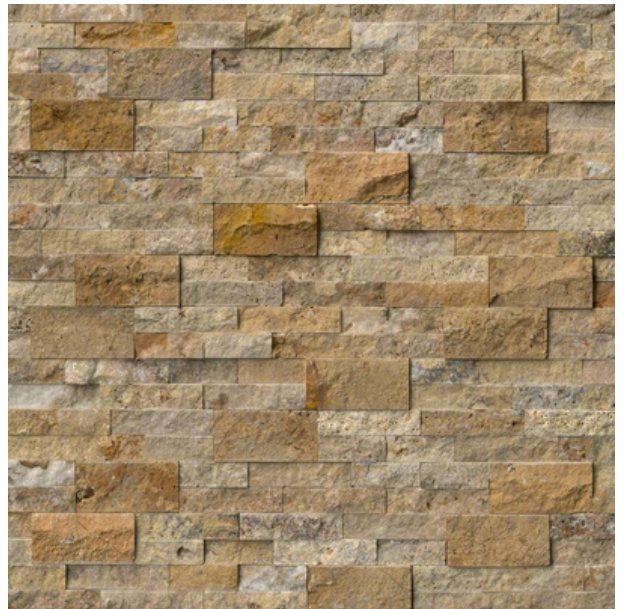

## 6X24

WHITE OAK SPLITFACE

GREY OAK SPLITFACE

SILVER SPLITFACE

SCABOS SPLITFACE

\*\*COLORS MAY NOT BE TRUE TO THE PRODUCT DUE TO INDIVIDUAL SCREEN SETTINGS\*\*