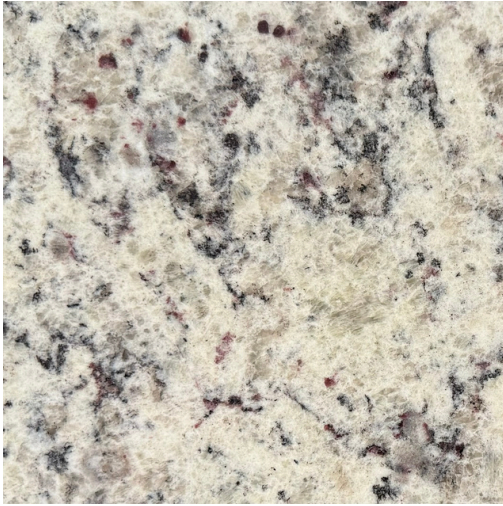

MOONCAPE BLUE  
2X6

MOONCAPE STEEL BLUE  
2X6

MOONCAPE WHITE  
2X6

\*\*COLORS MAY NOT BE TRUE TO THE PRODUCT DUE TO INDIVIDUAL SCREEN SETTINGS\*\*

# GRANITE COUNTERTOPS 3CM

AMBER YELLOW

VALLE NEVADO

COLONIAL WHITE POLISHED

GIALLO ORNAMENTALE

SALINAS WHITE POLISHED

\*\*COLORS MAY NOT BE TRUE TO THE PRODUCT DUE TO INDIVIDUAL SCREEN SETTINGS\*\*

# GRANITE COUNTERTOPS 3CM

DALLAS WHITE

BLACK PEARL LEATHERED/POLISHED

VISCOUNT WHITE LEATHERED/POLISHED

STEEL GRAY LEATHERED/POLISHED