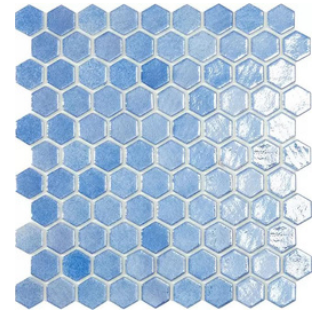

# COPING & PAVERS

IVORY

WALNUT

IVORY RUSTIC

NOCE

SHELL BEACH

SILVER

SNOW WHITE

# GLASS MOSAICS

FOG NAVY BLUE  
1X1

FOG CLEAR SKY BLUE  
1X1

SNOW WHITE IRIDESCENT  
1X1

BLACK IRIDESCENT  
1X1

SHELL AZURE  
1X1

SHELL SAPPHIRE  
1X1

BLUE PLANET - BLUE GREY  
1X1

PLUTO - BLACK  
1X1

SHELL DEEP OCEAN BLUE  
1" HEX  
\*1X1 PHOTO UNAVAILABLE\*

BRUSHED DARK BLUE IRIDESCENT  
1X1

\*\*COLORS MAY NOT BE TRUE TO THE PRODUCT DUE TO INDIVIDUAL SCREEN SETTINGS\*\*